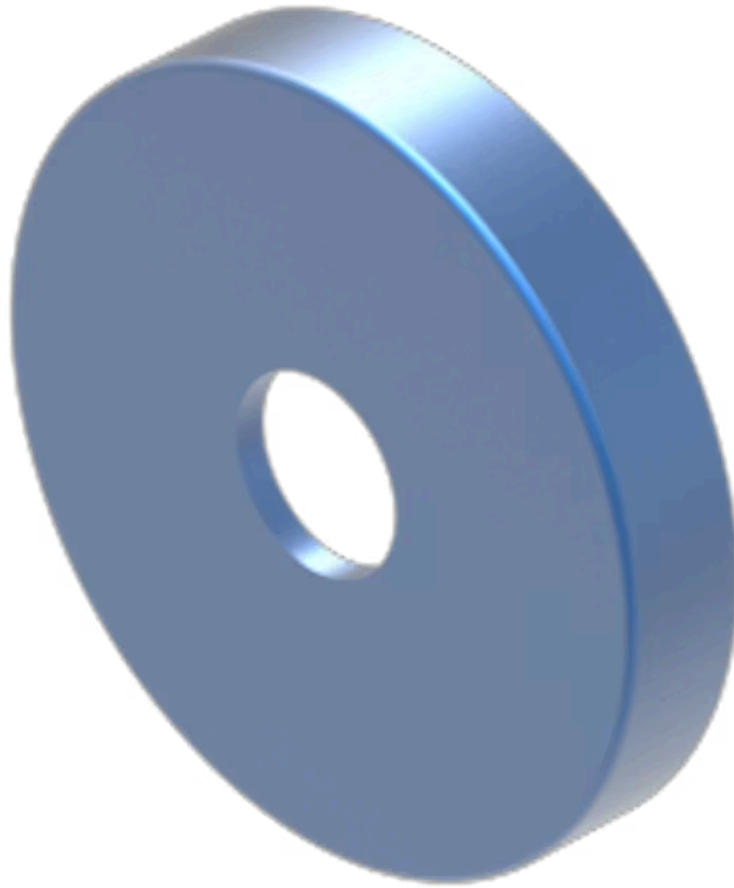

Lens

704.601.61

Distribution by
DigiKey

DigiKey

<https://digikey.eao.com/component/704.601.61/...>

Your product:

704.601.61 Lens

Loading ...

FRONT

Front form: Round

OPERATING-/INDICATION PART

Lens colour: Blue

Lens material: Aluminium

Lens illumination: Illuminated

Lens shape: Flush

Lens optics: opaque

Lens type: Level with front bezel

Marking plate illumination: illuminative

Shape of illumination: Dot

MECHANICAL CHARACTERISTICS

Weight: 0.001 kg

CERTIFICATE

REACH: REACH compliant

RoHS: RoHS compliant

OTHER

Short Description: Lens, Ø 23.7 mm, Illuminated, Blue, Flush, Aluminium

Dimension: Ø 23.7 mm

Internal size:

Ø 20 mm

Hints:

The colour of anodised aluminium parts can vary due to technical production reasons