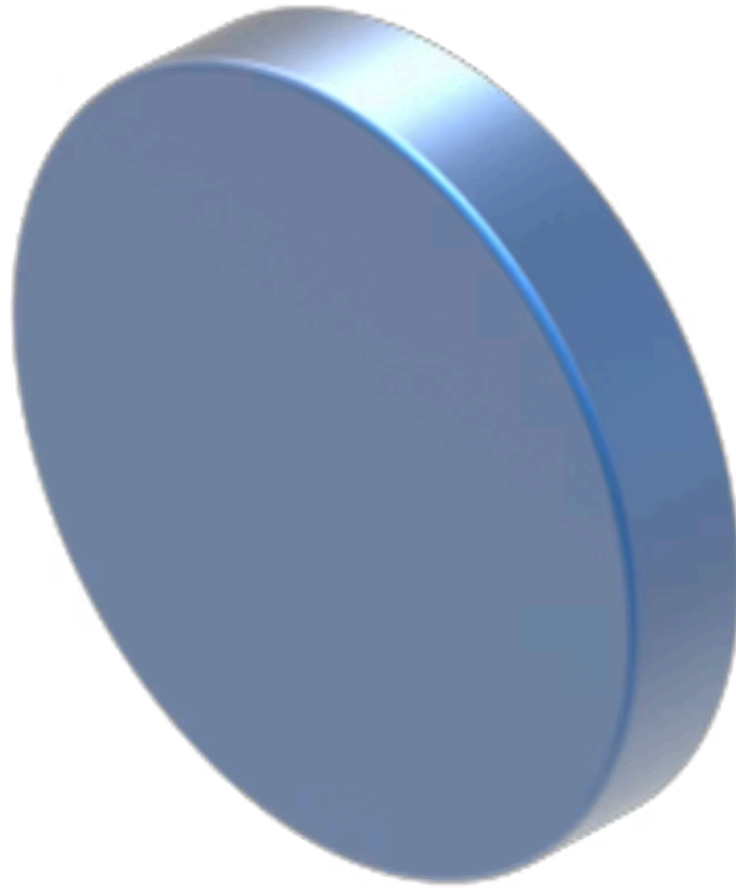

Lens

704.601.6

Distribution by
DigiKey

DigiKey

<https://digkey.eao.com/component/704.601.6/e...>

Your product:

704.601.6 Lens

Loading ...

FRONT

Front form: Round

OPERATING-/INDICATION PART

Lens colour: Blue

Lens material: Aluminium

Lens illumination: Non illuminated

Lens shape: Flush

Lens optics: opaque

Lens type: Level with front bezel

MECHANICAL CHARACTERISTICS

Weight: 0.002 kg

CERTIFICATE

REACH: REACH compliant

RoHS: RoHS compliant

OTHER

Short Description: Lens, Ø 23.7 mm, Non illuminated, Blue, Flush, Aluminium

Dimension: Ø 23.7 mm

Internal size: Ø 20 mm

Hints: The colour of anodised aluminium parts can vary due to technical production reasons

To obtain IP65, it is necessary to use marking plate Part No.. 704.609.X