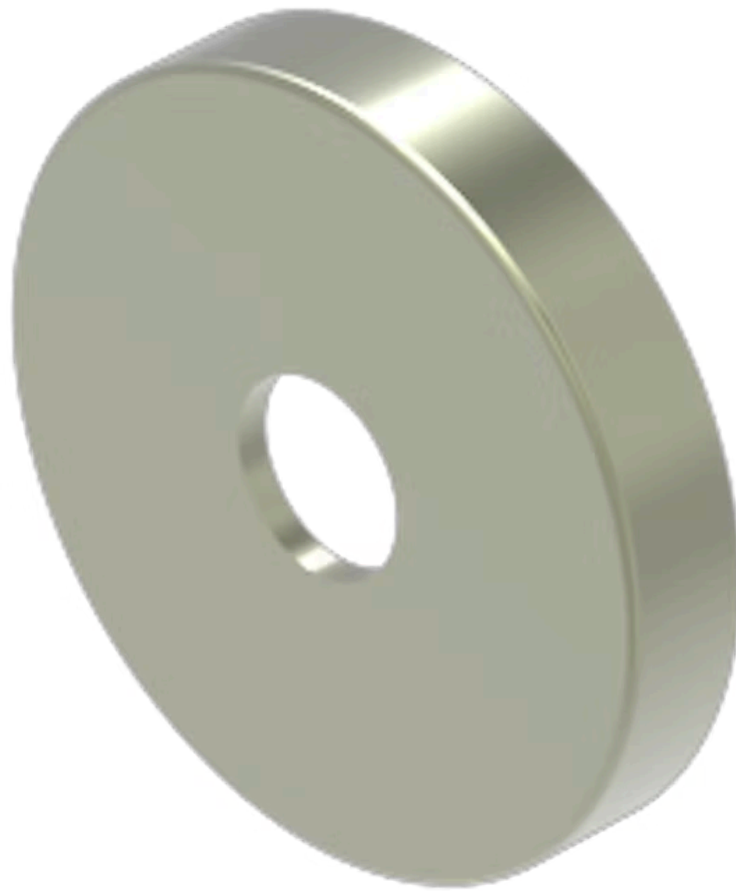

Lens

704.601.51

Distribution by
DigiKey

DigiKey

<https://digikey.eao.com/component/704.601.51/...>

Your product:

704.601.51 Lens

Loading ...

FRONT

Front form: Round

OPERATING-/INDICATION PART

Lens colour: Olive green

Lens material: Aluminium

Lens illumination: Illuminated

Lens shape: Flush

Lens optics: opaque

Lens type: Level with front bezel

Marking plate illumination: illuminative

Shape of illumination: Dot

MECHANICAL CHARACTERISTICS

Weight: 0.001 kg

CERTIFICATE

REACH: REACH compliant

RoHS: RoHS compliant

OTHER

Short Description: Lens, Ø 23.7 mm, Illuminated, Olive green, Flush, Aluminium

Dimension: Ø 23.7 mm

Internal size:

Ø 20 mm

Hints:

The colour of anodised aluminium parts can vary due to technical production reasons