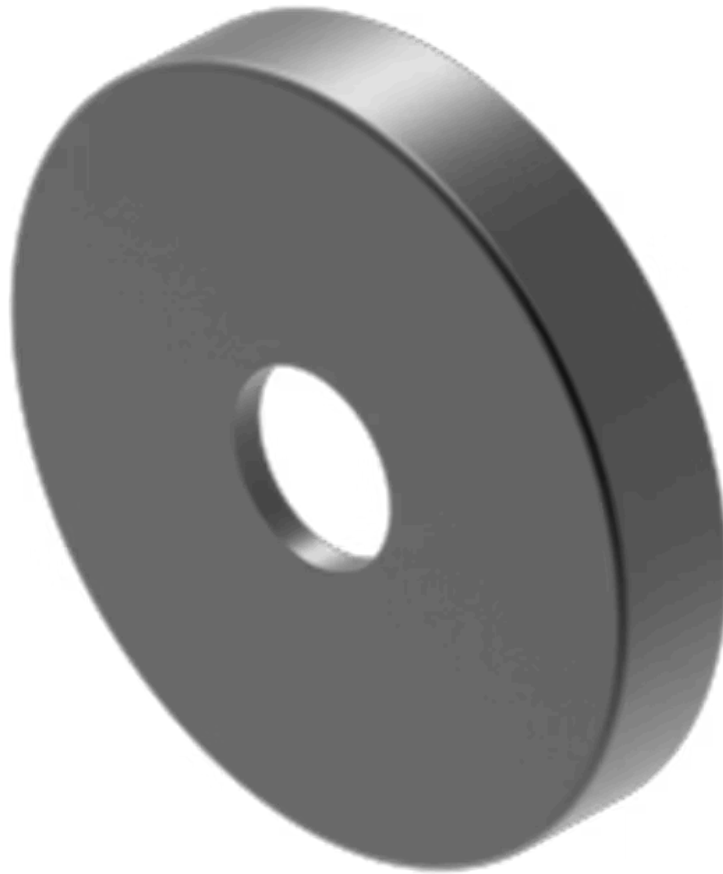

Lens

704.601.01

Distribution by
DigiKey

DigiKey

<https://digikey.eao.com/component/704.601.01/...>

Your product:

704.601.01 Lens

Loading ...

FRONT

Front form: Round

OPERATING-/INDICATION PART

Lens colour: Black

Lens material: Aluminium

Lens illumination: Illuminated

Lens shape: Flush

Lens optics: opaque

Lens type: Level with front bezel

Marking plate illumination: illuminative

Shape of illumination: Dot

MECHANICAL CHARACTERISTICS

Weight: 0.002 kg

CERTIFICATE

REACH: REACH compliant

RoHS: RoHS compliant

OTHER

Short Description: Lens, Ø 23.7 mm, Illuminated, Black, Flush, Aluminium

Dimension: Ø 23.7 mm

Internal size:

Ø 20 mm

Hints:

The colour of anodised aluminium parts can vary due to technical production reasons