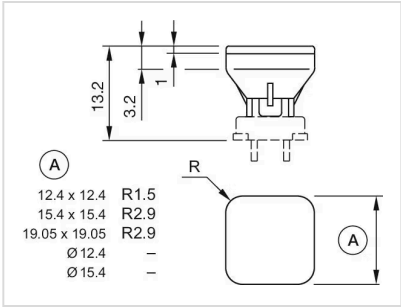

MECHANICAL CHARACTERISTICS

Weight: 0.001 kg

CERTIFICATE

REACH: REACH compliant

RoHS: RoHS compliant

OTHER

Short Description: Lens, 12.4 mm x 12.4 mm, Illuminated, White, Flush, Plastic

Dimension: 12.4 mm x 12.4 mm

Dimension drawings:

A = Front dimension