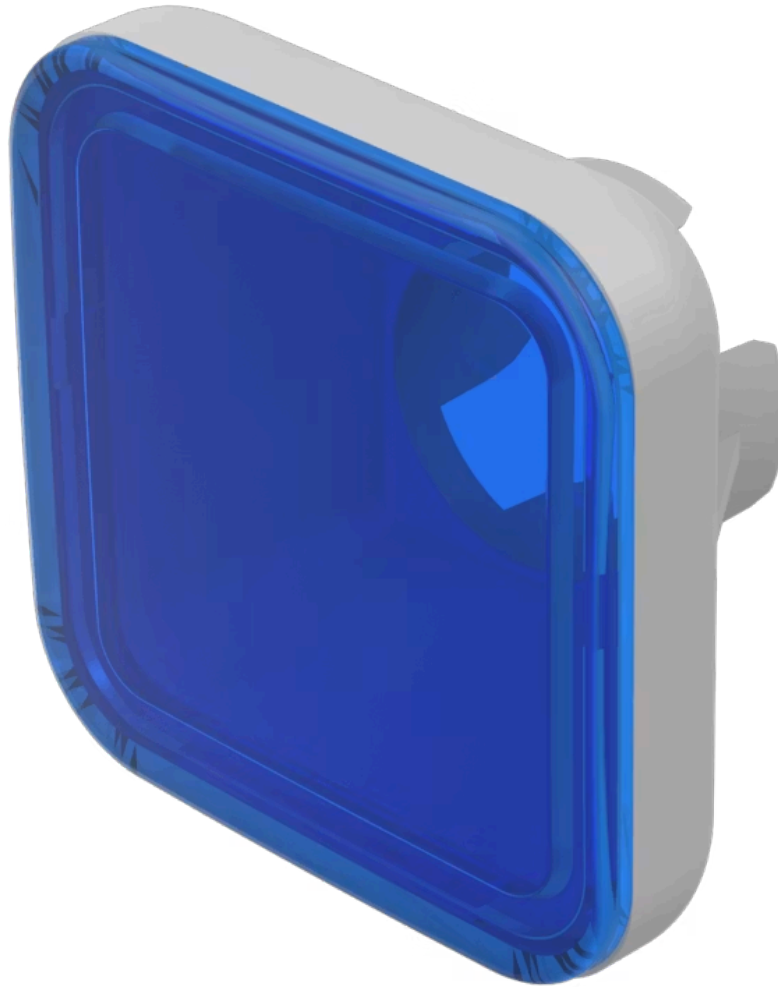

Lens

70-
921.6

Distribution by
DigiKey

DigiKey

<https://digikey.eao.com/component/70-921.6/en...>

Your product:

70-921.6 Lens

Loading ...

FRONT

Front form: Square

OPERATING-/INDICATION PART

Lens colour: Blue

Lens material: Plastic

Lens illumination: Illuminated

Lens shape: Flush

Lens optics: translucent

MECHANICAL CHARACTERISTICS

Weight: 0.001 kg

CERTIFICATE

REACH: REACH compliant

RoHS: RoHS compliant

OTHER

Short Description: Lens, 15.4 mm x 15.4 mm, Illuminated, Blue, Flush, Plastic

Dimension: 15.4 mm x 15.4 mm