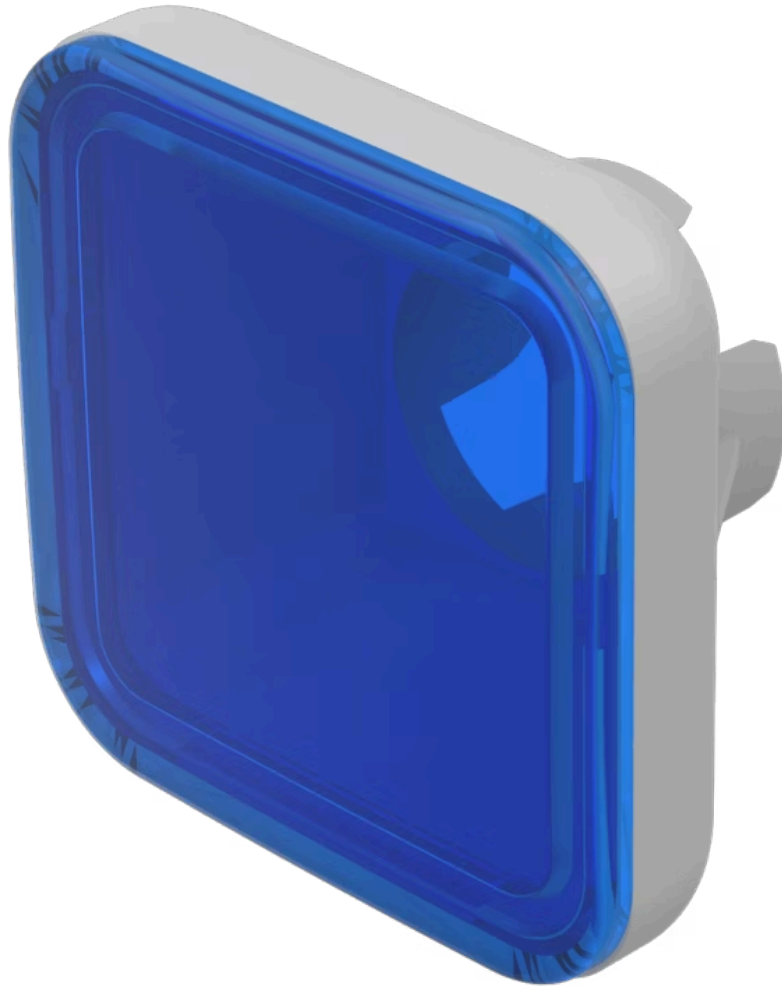

Lens

70-
921.6

Distribution by
DigiKey

DigiKey

<https://digikey.eao.com/p/70-921.6>

Your product:

70-921.6 Lens

FRONT

Front form: square

OPERATING-/INDICATION PART

Lens colour: Blue

Lens material: Plastic

Lens illumination: illuminative

Lens shape: flush

Lens optics: translucent

MECHANICAL CHARACTERISTIC

Weight: 0.001 kg

CERTIFICATE

REACH: REACH compliant

RoHS: RoHS compliant

OTHER

Short Description: Lens, 15.4 mm x 15.4 mm, illuminative, Blue, flush, Plastic

Dimension: 15.4 mm x 15.4 mm

Dimension drawings: