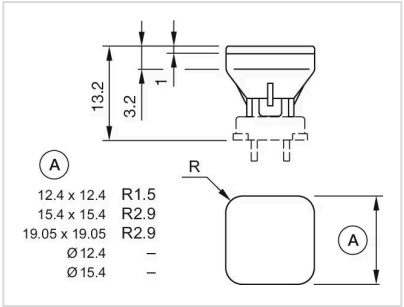

MECHANICAL CHARACTERISTICS

Weight: 0.001 kg

CERTIFICATE

REACH: REACH compliant

RoHS: RoHS compliant

OTHER

Short Description: Lens, 15.4 mm x 15.4 mm, Illuminated, Blue, Flush, Plastic

Dimension: 15.4 mm x 15.4 mm

Dimension drawings:

A = Front dimension