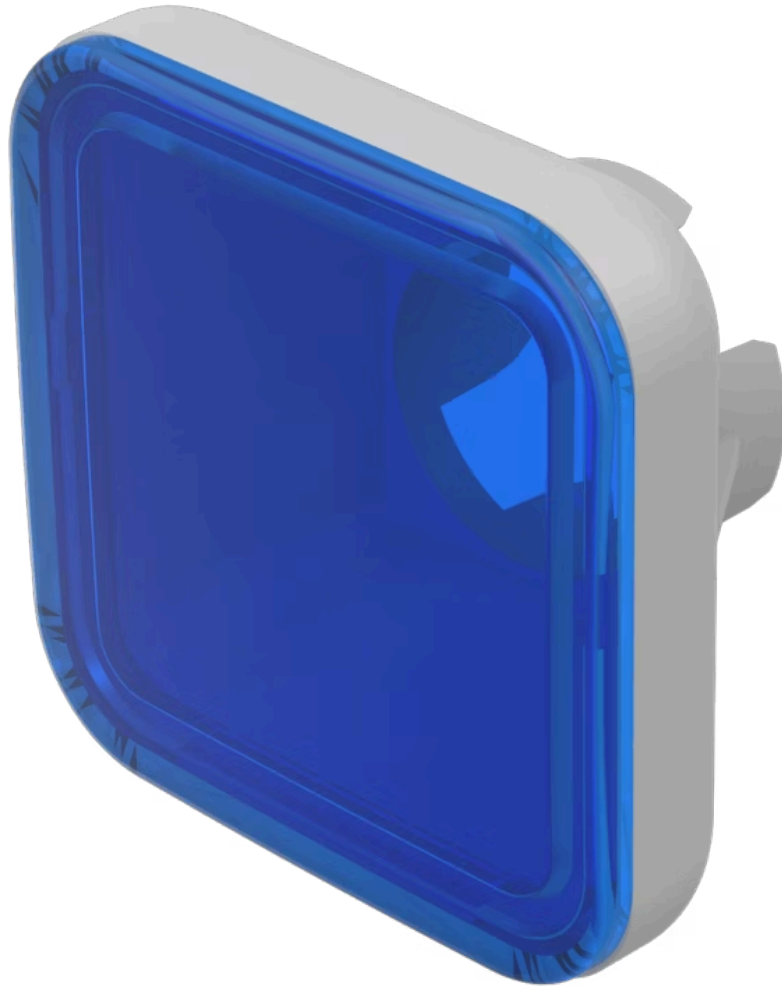

Lens

70-
921.6

Distribution by
DigiKey

DigiKey

<https://digikey.eao.com/p/70-921.6>

Your product:

70-921.6 Lens

FRONT

Front form: Square

OPERATING-/INDICATION PART

Lens colour: Blue

Lens material: Plastic

Lens illumination: Illuminated

Lens shape: Flush

Lens optics: translucent

MECHANICAL CHARACTERISTIC

Weight: 0.001 kg

CERTIFICATE

REACH: REACH compliant

RoHS: RoHS compliant

OTHER

Short Description: Lens, 15.4 mm x 15.4 mm, Illuminated, Blue, Flush, Plastic

Dimension: 15.4 mm x 15.4 mm

Dimension drawings: