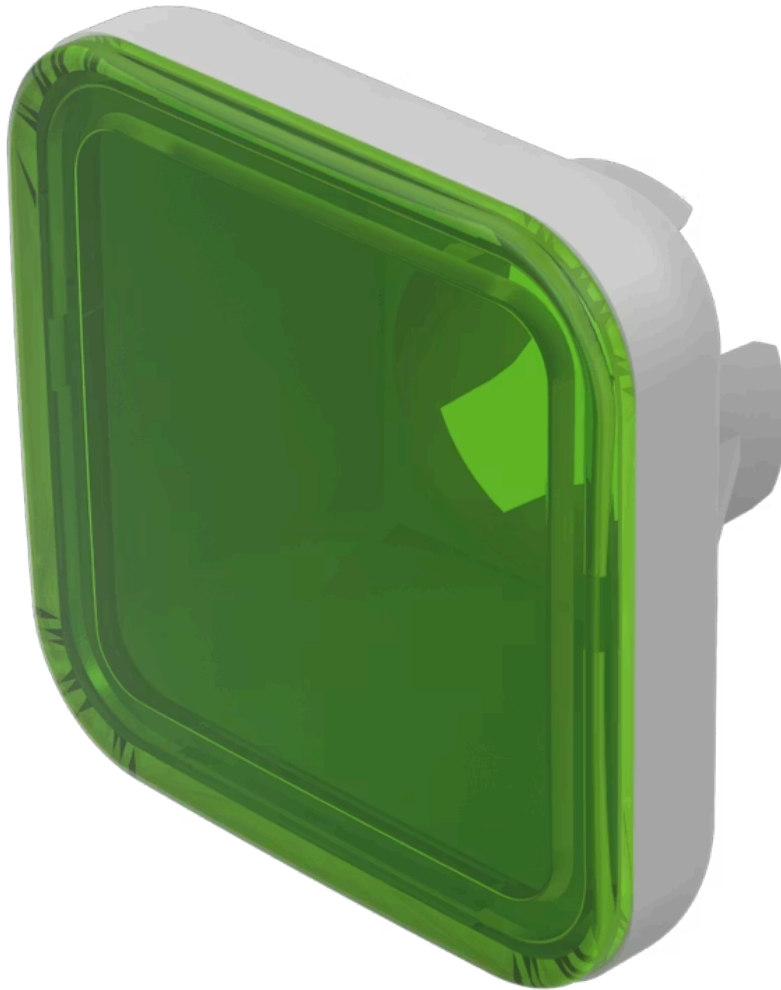

Lens

70-
921.5

Distribution by
DigiKey

DigiKey

<https://digikey.eao.com/component/70-921.5/en...>

Your product:

70-921.5 Lens

Loading ...

FRONT

Front form: Square

OPERATING-/INDICATION PART

Lens colour: Green

Lens material: Plastic

Lens illumination: Illuminated

Lens shape: Flush

Lens optics: translucent

MECHANICAL CHARACTERISTICS

Weight: 0.001 kg

CERTIFICATE

REACH: REACH compliant

RoHS: RoHS compliant

OTHER

Short Description: Lens, 15.4 mm x 15.4 mm, Illuminated, Green, Flush, Plastic

Dimension: 15.4 mm x 15.4 mm