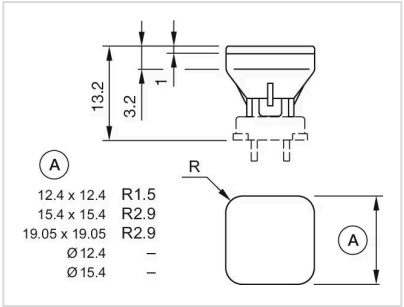

MECHANICAL CHARACTERISTICS

Weight: 0.001 kg

CERTIFICATE

REACH: REACH compliant

RoHS: RoHS compliant

OTHER

Short Description: Lens, 15.4 mm x 15.4 mm, Illuminated, Yellow, Flush, Plastic

Dimension: 15.4 mm x 15.4 mm

Dimension drawings:

A = Front dimension