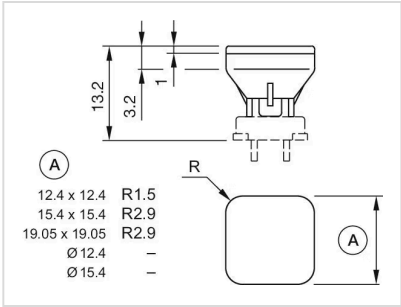

MECHANICAL CHARACTERISTICS

Weight: 0.001 kg

CERTIFICATE

REACH: REACH compliant

RoHS: RoHS compliant

OTHER

Short Description: Lens, 15.4 mm x 15.4 mm, Illuminated, Red, Flush, Plastic

Dimension: 15.4 mm x 15.4 mm

Dimension drawings:

A = Front dimension