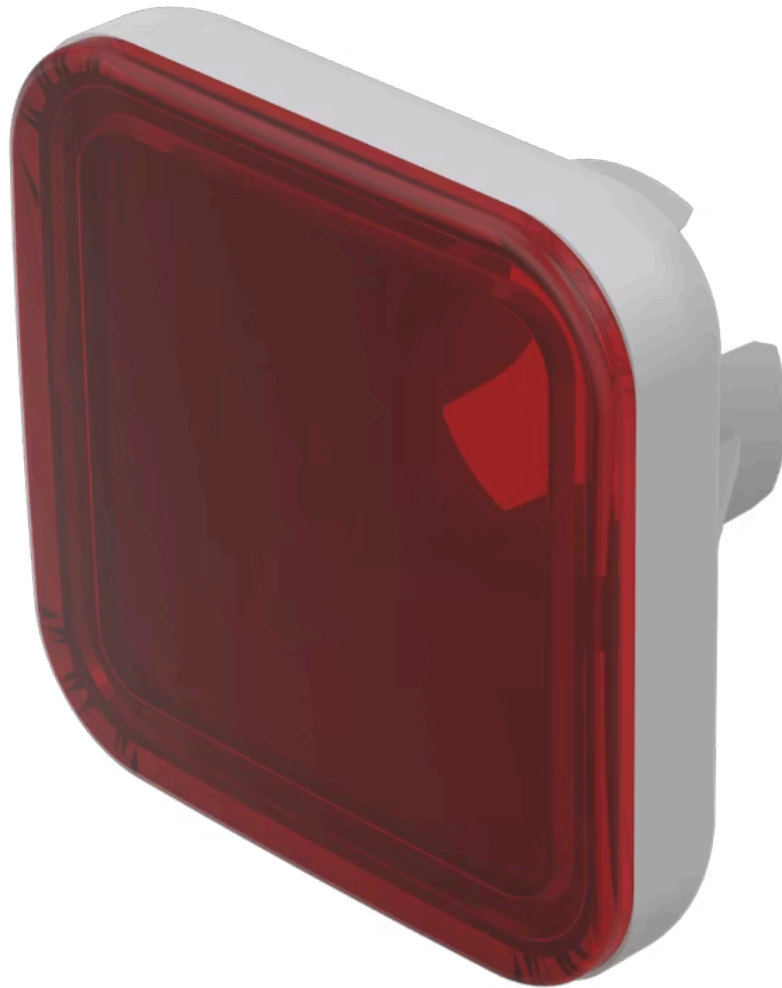

Lens

70-
921.2

Distribution by
DigiKey

DigiKey

<https://digikey.eao.com/component/70-921.2/en...>

Your product:

70-921.2 Lens

Loading ...

FRONT

Front form: Square

OPERATING-/INDICATION PART

Lens colour: Red

Lens material: Plastic

Lens illumination: Illuminated

Lens shape: Flush

Lens optics: translucent

MECHANICAL CHARACTERISTICS

Weight: 0.001 kg

CERTIFICATE

REACH: REACH compliant

RoHS: RoHS compliant

OTHER

Short Description: Lens, 15.4 mm x 15.4 mm, Illuminated, Red, Flush, Plastic

Dimension: 15.4 mm x 15.4 mm