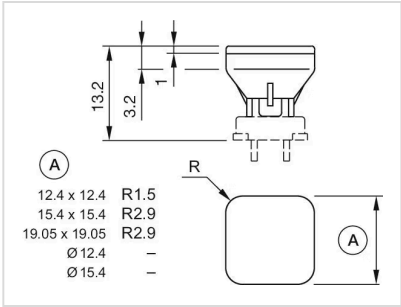

### OTHER

**Short Description:** Lens, Ø 12.4 mm, Illuminated, White, Flush, Plastic

**Dimension:** Ø 12.4 mm

**Dimension drawings:**

A = Front dimension