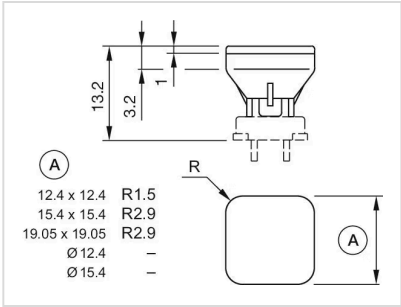

MECHANICAL CHARACTERISTICS

Weight: 0.001 kg

CERTIFICATE

REACH: REACH compliant

RoHS: RoHS compliant

OTHER

Short Description: Lens, Ø 15.4 mm, Illuminated, Green, Flush, Plastic

Dimension: Ø 15.4 mm

Dimension drawings:

A = Front dimension