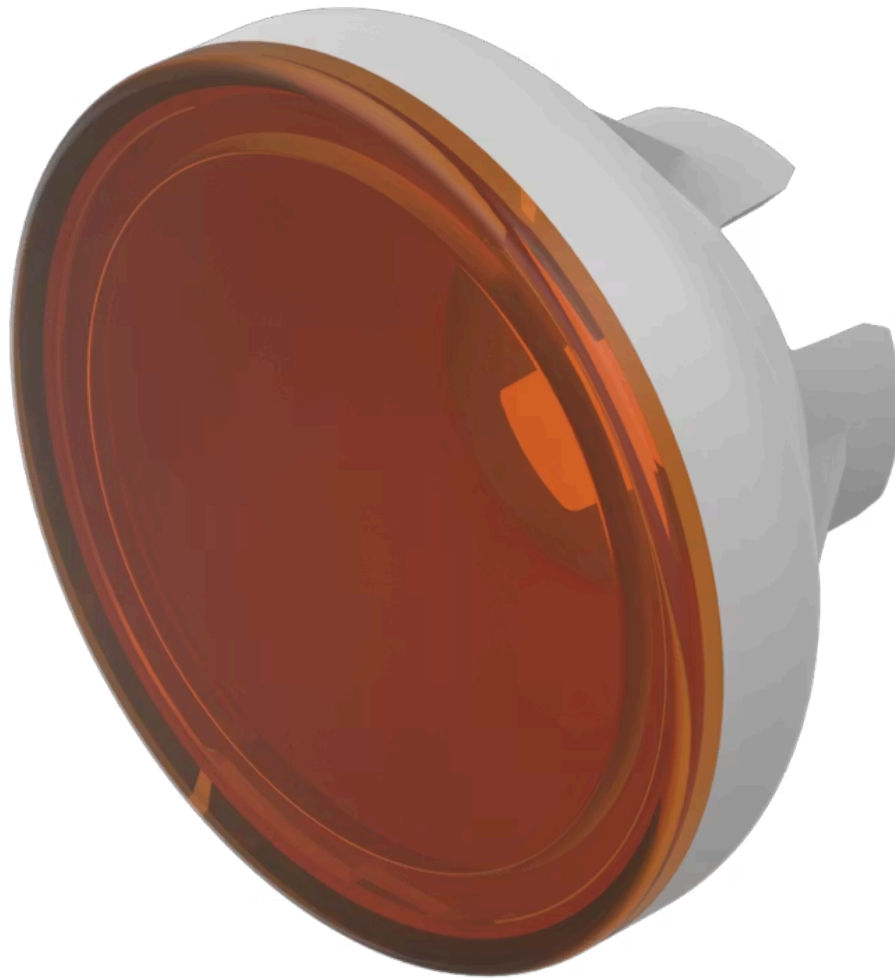

Lens

70-
911.3

Distribution by
DigiKey

DigiKey

<https://digikey.eao.com/component/70-911.3/en...>

Your product:

70-911.3 Lens

Loading ...

FRONT

Front form: Round

OPERATING-/INDICATION PART

Lens colour: Orange

Lens material: Plastic

Lens illumination: Illuminated

Lens shape: Flush

Lens optics: translucent

MECHANICAL CHARACTERISTICS

Weight: 0.001 kg

CERTIFICATE

REACH: REACH compliant

RoHS: RoHS compliant

OTHER

Short Description: Lens, Ø 15.4 mm, Illuminated, Orange, Flush, Plastic

Dimension: Ø 15.4 mm