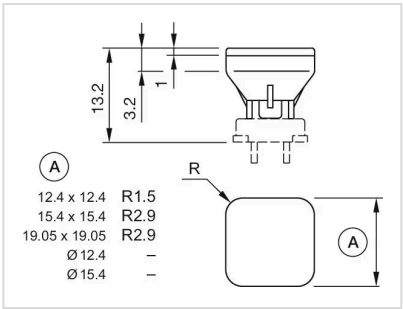

### MECHANICAL CHARACTERISTICS

**Weight:** 0.001 kg

### OTHER

**Short Description:** Lens, Ø 15.4 mm, Illuminated, Red, Flush, Plastic

**Dimension:** Ø 15.4 mm

**Dimension drawings:**

A = Front dimension