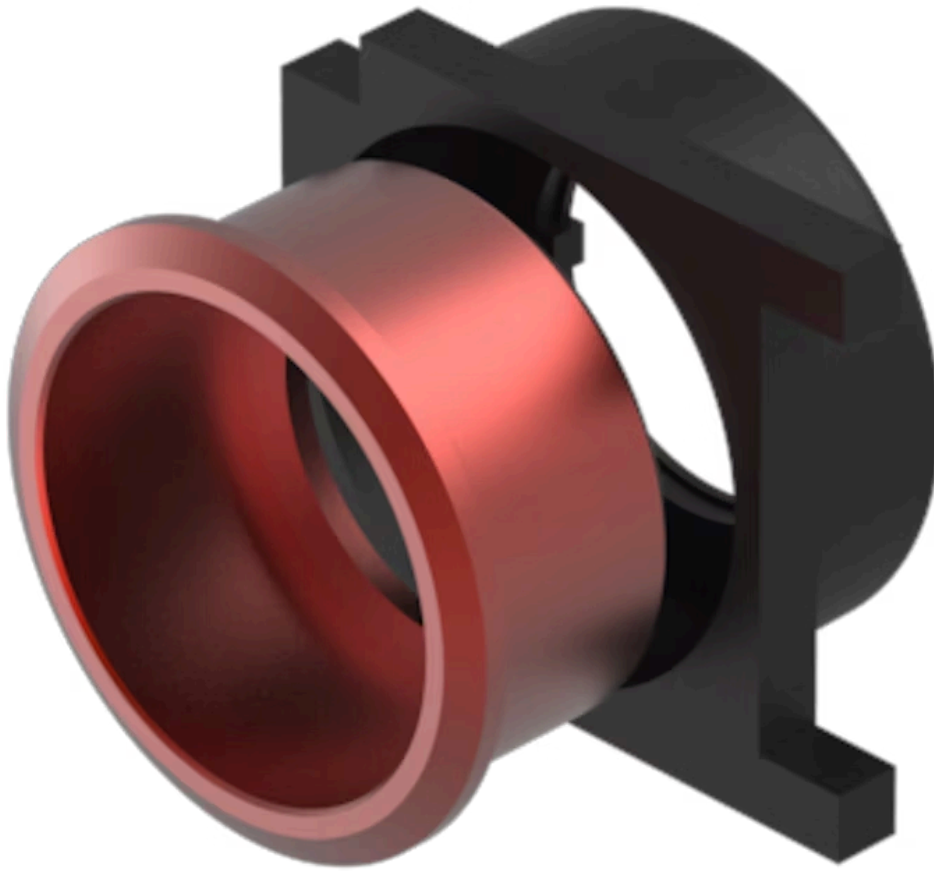

Front bezel set

61-9933.2

Distribution by
DigiKey

DigiKey

<https://digikey.eao.com/p/61-9933.2>

Your product:

61-9933.2 Front bezel set

FRONT

| | |
|------------------------------|-----------|
| Front dimension: | Ø 25 mm |
| Front form: | round |
| Front bezel colour: | Red |
| Front bezel material: | Aluminium |

MOUNTING

| | |
|--------------------------|-----------|
| Mounting cut-out: | Ø 22.5 mm |
|--------------------------|-----------|

MECHANICAL CHARACTERISTIC

| | |
|----------------|----------|
| Weight: | 0.006 kg |
|----------------|----------|

OTHER

| | |
|---------------------------|---|
| Short Description: | Front bezel set, Ø 25 mm, Ø 19,7 mm, Red, Aluminium |
|---------------------------|---|

| | |
|-------------------|---------|
| Dimension: | Ø 25 mm |
|-------------------|---------|

| | |
|-----------------------|-----------|
| Internal size: | Ø 19,7 mm |
|-----------------------|-----------|