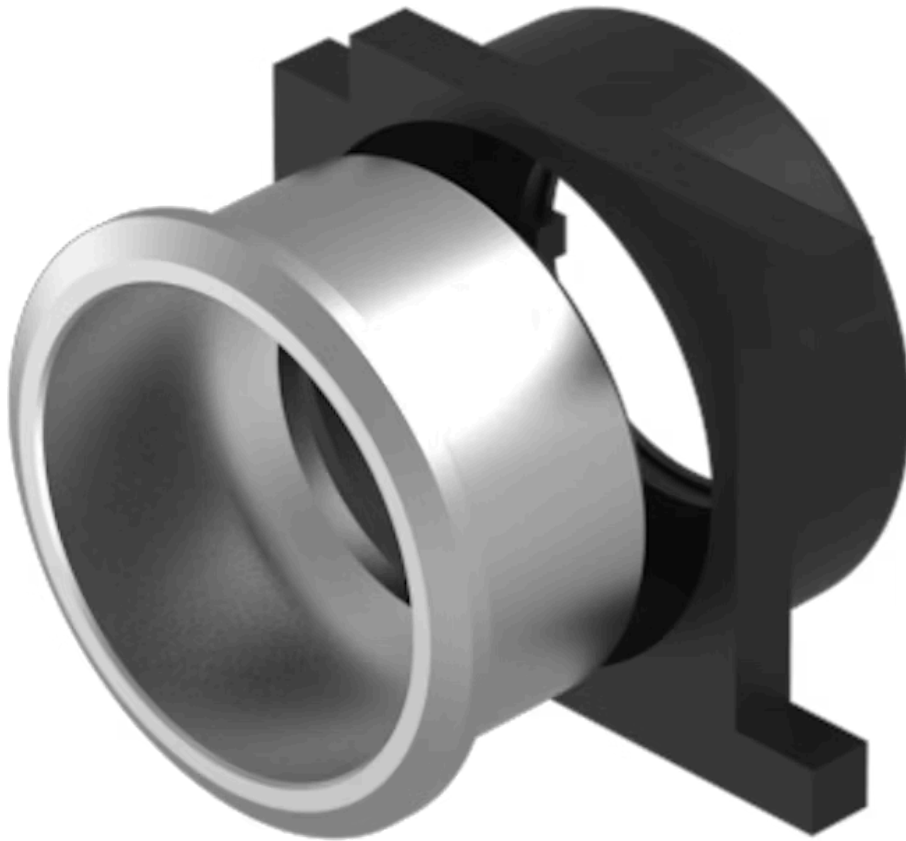

# Front bezel set

61-9933.0

Distribution by  
DigiKey

**DigiKey**

<https://digikey.eao.com/component/61-9933.0/e...>

Your product:

---

## 61-9933.0 Front bezel set

*Loading ...*

### FRONT

<b>Front dimension:</b>	Ø 25 mm
<b>Front form:</b>	Round
<b>Front bezel colour:</b>	Nature
<b>Front bezel material:</b>	Aluminium

### OTHER

<b>Short Description:</b>	Front bezel set, Ø 25 mm, Ø 19,7 mm, Nature, Aluminium
<b>Dimension:</b>	Ø 25 mm
<b>Internal size:</b>	Ø 19,7 mm
<b>Product attributes:</b>	For indicator, push button, illuminated push button
<b>Hints:</b>	The colour of anodised aluminium parts can vary due to technical production reasons