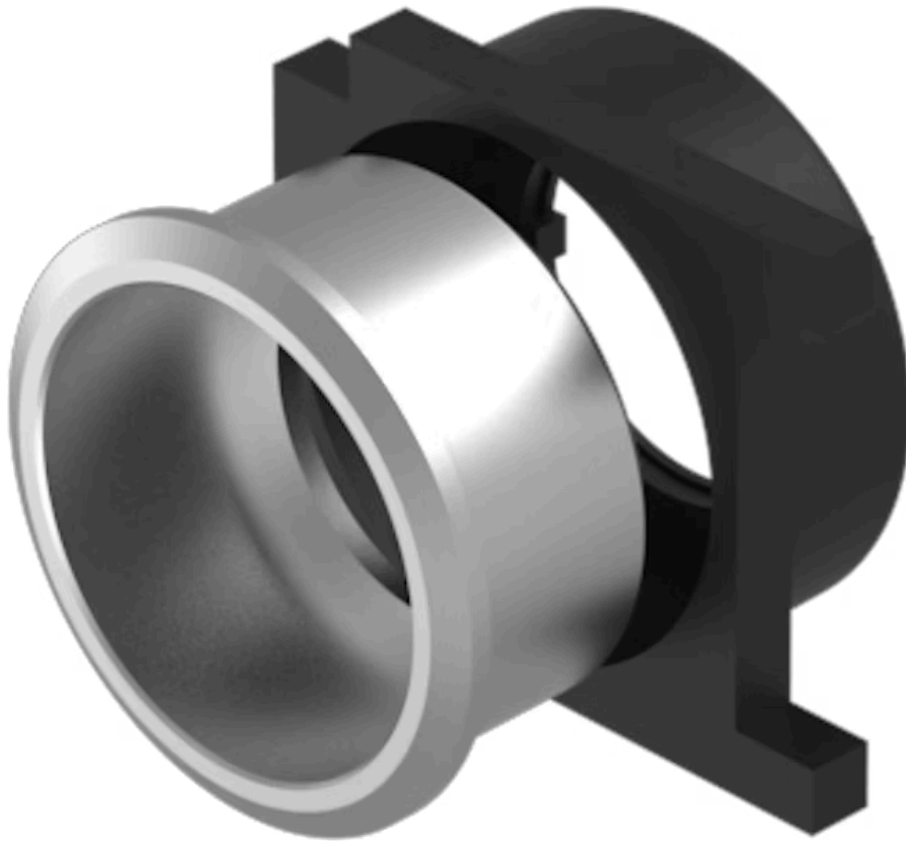

Front bezel set with anti-twist ring

61-9932.0

Distribution by
DigiKey

DigiKey

<https://digikey.eao.com/component/61-9932.0/e...>

Your product:

61-9932.0

Front bezel set with anti-twist ring

Loading ...

FRONT

Front dimension:	Ø 25 mm
Front form:	Round
Front bezel colour:	Nature
Front bezel material:	Aluminium

MOUNTING

Mounting cut-out:	Ø 22.5 mm
Mounting type:	Panel mounting

MECHANICAL CHARACTERISTICS

Weight:	0.008 kg
----------------	----------

CERTIFICATE

REACH:	REACH compliant
RoHS:	RoHS compliant

OTHER

Short Description:	Front bezel set with anti-twist ring, Ø 25 mm, Ø 18 mm, Nature, Aluminium
Dimension:	Ø 25 mm
Internal size:	Ø 18 mm
Product attributes:	For selector switch
Hints:	The colour of anodised aluminium parts can vary due to technical production reasons

Mounting cut-outs:

- A = Solder/Plug-in terminal 2.8 mm x 0.5 mm
- B = Solder terminal
- C = Screw terminal