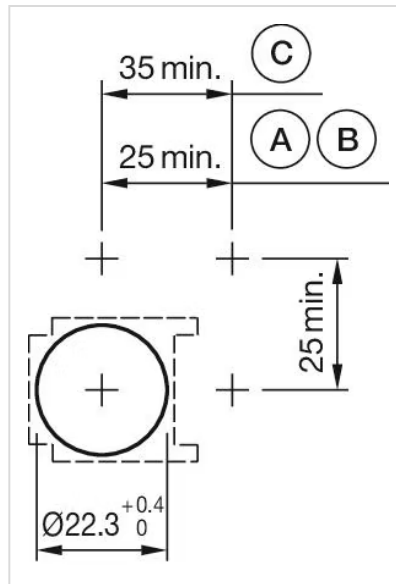

Loading ...

FRONT

Front dimension:	Ø 25 mm
Front form:	Round
Front bezel colour:	Nature
Front bezel material:	Aluminium

MOUNTING

Mounting cut-out:	Ø 22.5 mm
Mounting type:	Panel mounting

MECHANICAL CHARACTERISTICS

Weight:	0.008 kg
----------------	----------

CERTIFICATE

REACH:	REACH compliant
RoHS:	RoHS compliant

OTHER

Short Description:	Front bezel set with anti-twist ring, Ø 25 mm, Ø 18 mm, Nature, Aluminium
Dimension:	Ø 25 mm
Internal size:	Ø 18 mm
Product attributes:	For selector switch
Hints:	The colour of anodised aluminium parts can vary due to technical production reasons

Mounting cut-outs:

- A = Solder/Plug-in terminal 2.8 mm x 0.5 mm
- B = Solder terminal
- C = Screw terminal