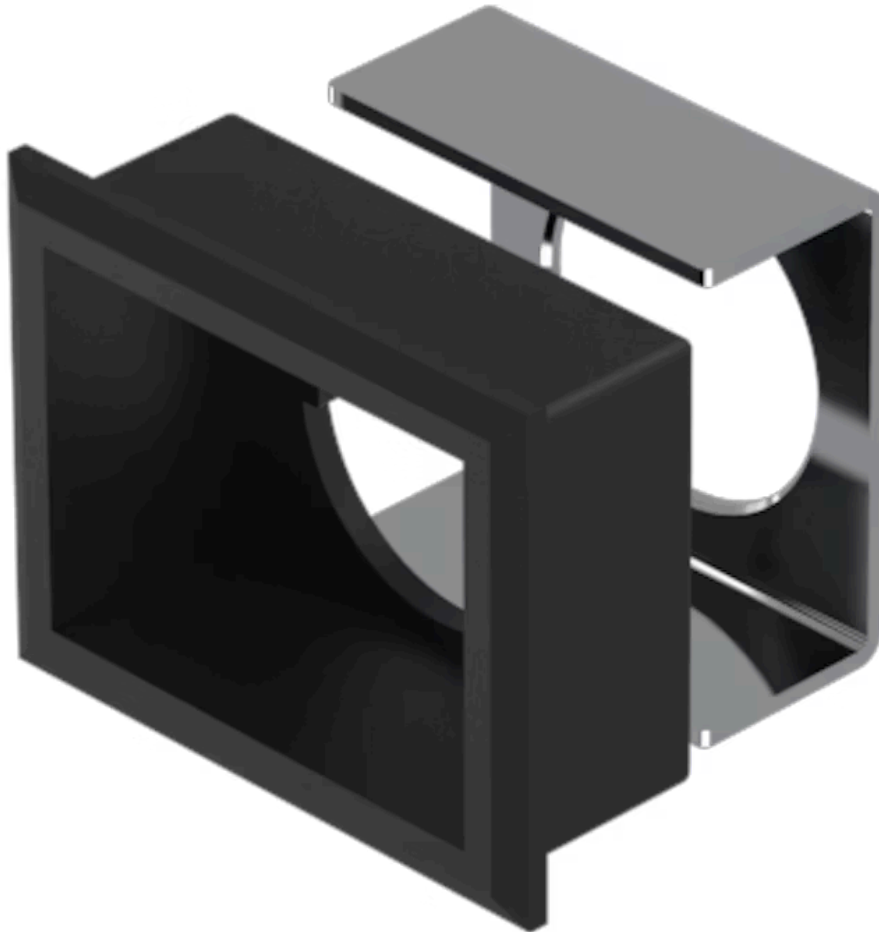

Front bezel set

61-9931.0

Distribution by
DigiKey

DigiKey

<https://digikey.eao.com/component/61-9931.0/e...>

Your product:

61-9931.0 Front bezel set

Loading ...

FRONT

Front dimension:	30 mm x 24 mm
Front form:	Rectangular
Front bezel colour:	Black
Front bezel material:	Plastic, according to UL 94 V0

MOUNTING

Mounting cut-out:	27 mm x 21 mm
Mounting type:	Panel mounting

MECHANICAL CHARACTERISTICS

Weight:	0.003 kg
----------------	----------

CERTIFICATE

REACH:	REACH compliant
RoHS:	RoHS compliant

OTHER

Short Description:	Front bezel set, 30 mm x 24 mm, 24 mm x 18 mm, Black, Plastic, according to UL 94 V0
Dimension:	30 mm x 24 mm
Internal size:	24 mm x 18 mm
Product attributes:	For indicator illuminated pushbutton and keylock switch
Mounting cut-outs:	