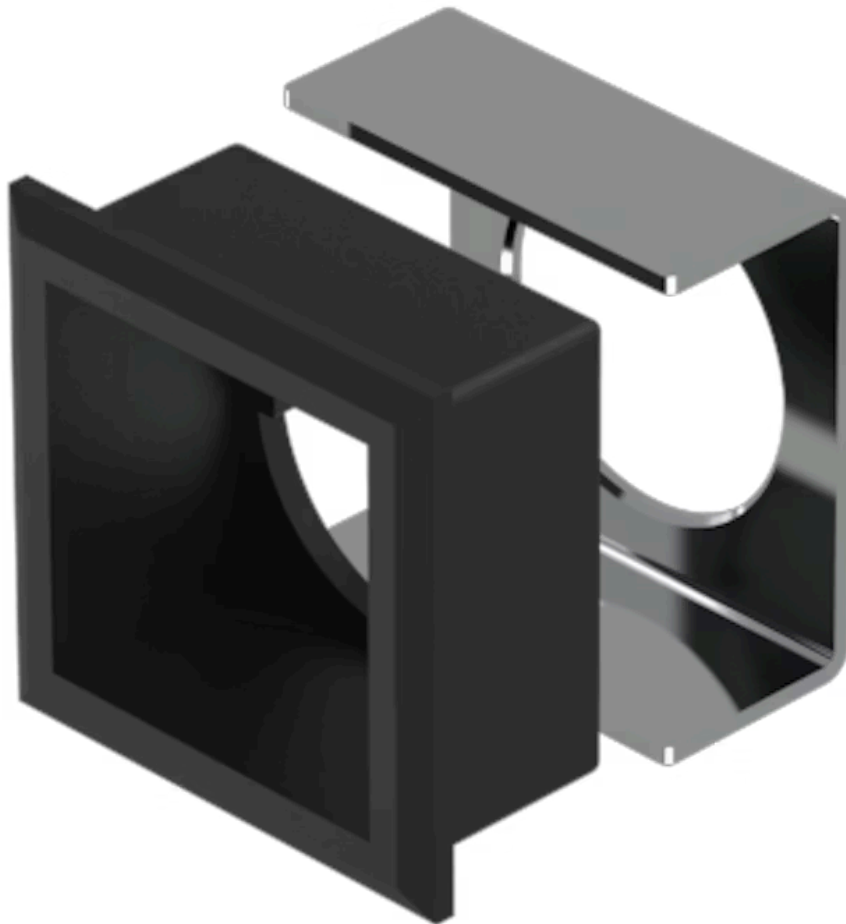

Front bezel set

61-9930.0

Distribution by
DigiKey

DigiKey

<https://digikey.eao.com/component/61-9930.0/e...>

Your product:

61-9930.0 Front bezel set

Loading . . .

FRONT

Front dimension:	24 mm x 24 mm
Front form:	Square
Front bezel colour:	Black
Front bezel material:	Plastic, according to UL 94 V0

MOUNTING

Mounting cut-out:	21 mm x 21 mm
Mounting type:	Panel mounting

MECHANICAL CHARACTERISTICS

Weight:	0.003 kg
----------------	----------

CERTIFICATE

REACH:	REACH compliant
RoHS:	RoHS compliant

OTHER

Short Description:	Front bezel set, 24 mm x 24 mm, 18 mm x 18 mm, Black, Plastic, according to UL 94 V0
Dimension:	24 mm x 24 mm
Internal size:	18 mm x 18 mm
Product attributes:	For indicator illuminated pushbutton and keylock switch
Mounting cut-outs:	