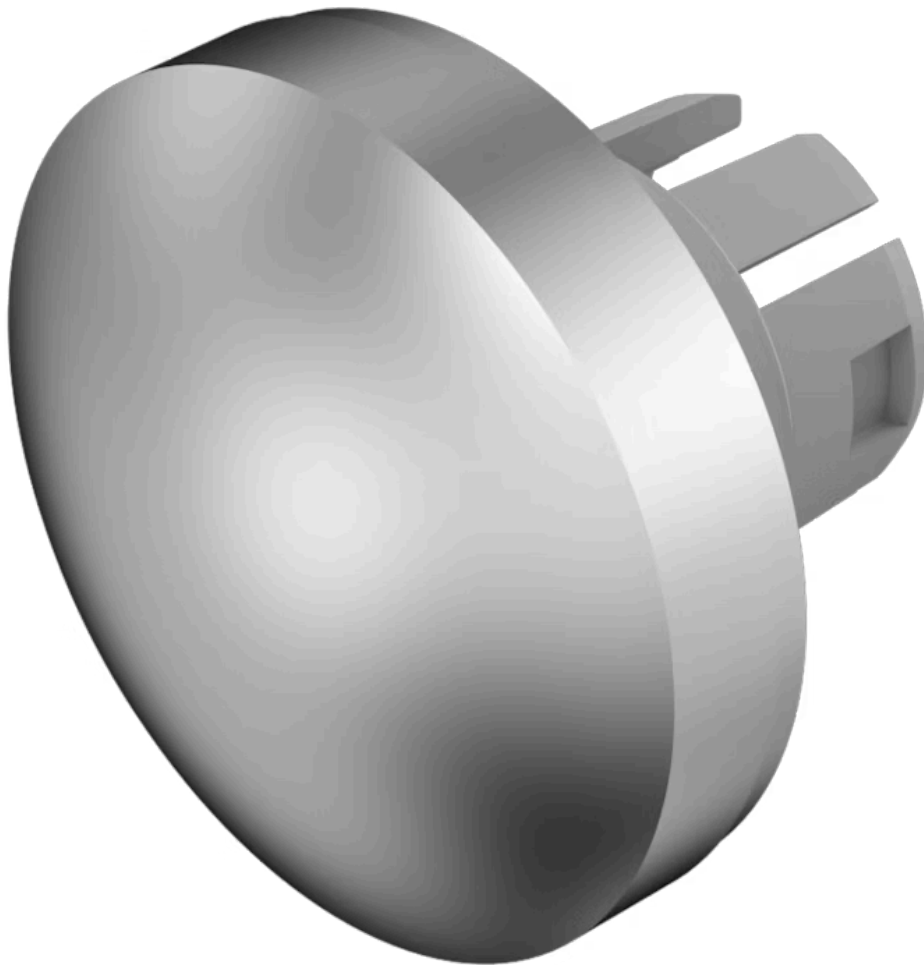

Lens

61-
9842.8

Distribution by
DigiKey

DigiKey

<https://digikey.eao.com/component/61-9842.8/e...>

Your product:

61-9842.8 Lens

Loading ...

FRONT

Front form: Round

OPERATING-/INDICATION PART

Lens colour: Nature

Lens material: Aluminium

Lens illumination: Non illuminated

Lens shape: Convex

Lens optics: opaque

MECHANICAL CHARACTERISTICS

Weight: 0.003 kg

CERTIFICATE

REACH: REACH compliant

RoHS: RoHS compliant

OTHER

Short Description: Lens, Ø 19.7 mm, Non illuminated, Nature, Convex, Aluminium

Dimension: Ø 19.7 mm

Hints: The colour of anodised aluminium parts can vary due to technical production reasons