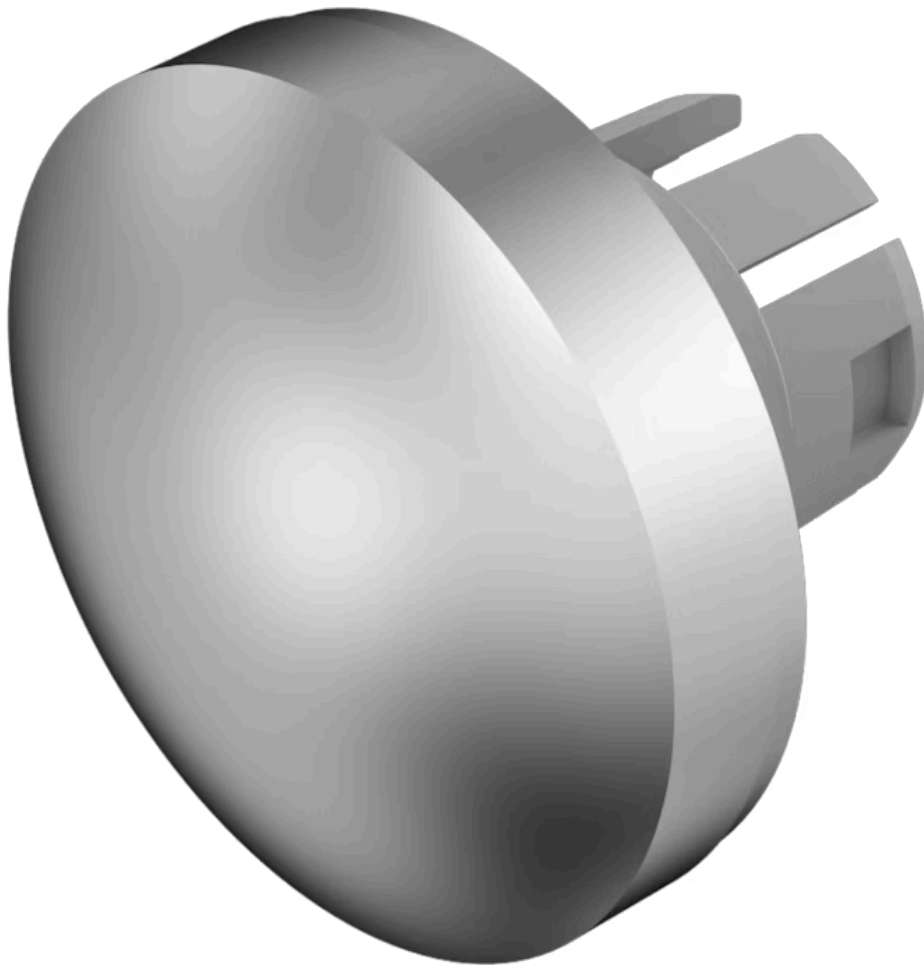

# Lens

61-  
9842.8

Distribution by  
DigiKey

**DigiKey**

<https://digikey.eao.com/p/61-9842.8>

Your product:

---

## 61-9842.8 Lens

### OPERATING-/INDICATION PART

<b>Lens illumination:</b>	non illuminative
<b>Lens colour:</b>	Nature
<b>Lens shape:</b>	convex
<b>Lens material:</b>	Aluminium
<b>Lens optics:</b>	opaque

### OTHER

<b>Dimension:</b>	Ø 19.7 mm
-------------------	-----------

<b>Short Description:</b>	Lens, Ø 19.7 mm, non illuminative, Nature, convex, Aluminium
---------------------------	--

<b>Hints:</b>	The colour of anodised aluminium parts can vary due to technical production reasons
---------------	---