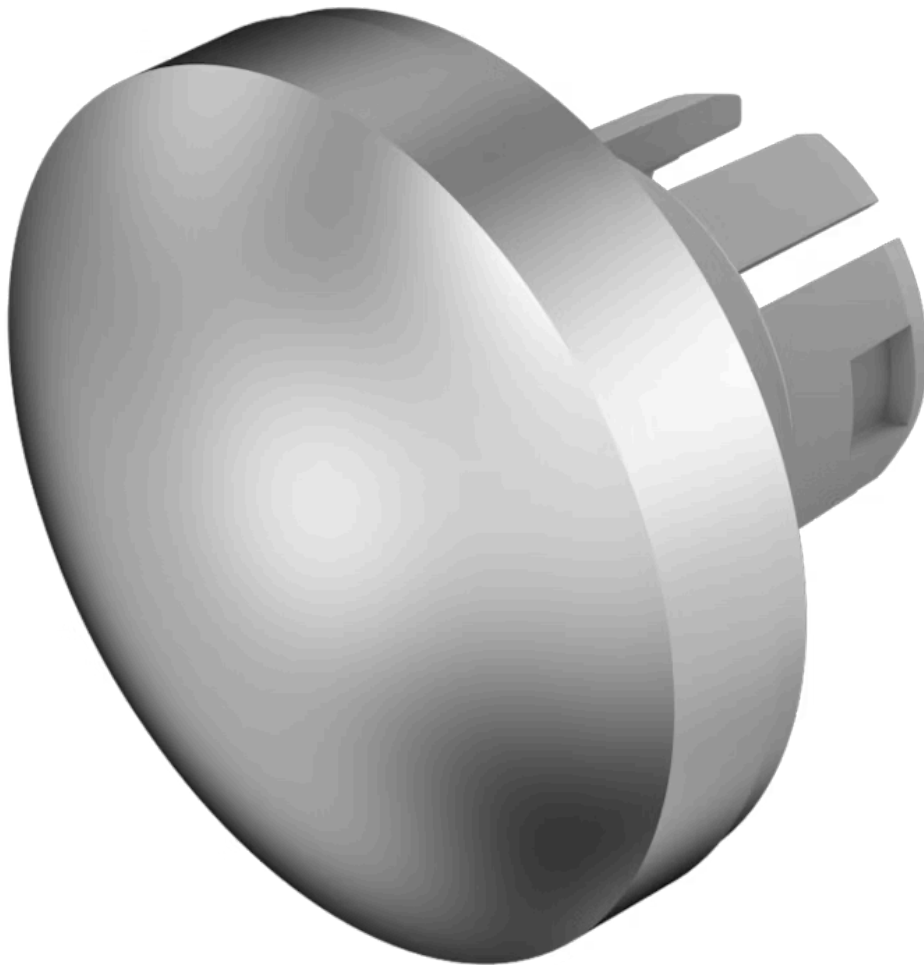

Lens

61-
9842.8

Distribution by
DigiKey

DigiKey

<https://digikey.eao.com/p/61-9842.8>

Your product:

61-9842.8 Lens

FRONT

Front form: round

OPERATING-/INDICATION PART

Lens colour: Nature

Lens material: Aluminium

Lens illumination: non illuminative

Lens shape: convex

Lens optics: opaque

MECHANICAL CHARACTERISTIC

Weight: 0.003 kg

CERTIFICATE

REACH: REACH compliant

RoHS: RoHS compliant

OTHER

Short Description: Lens, Ø 19.7 mm, non illuminative, Nature, convex, Aluminium

Dimension: Ø 19.7 mm

Hints: The colour of anodised aluminium parts can vary due to technical production reasons