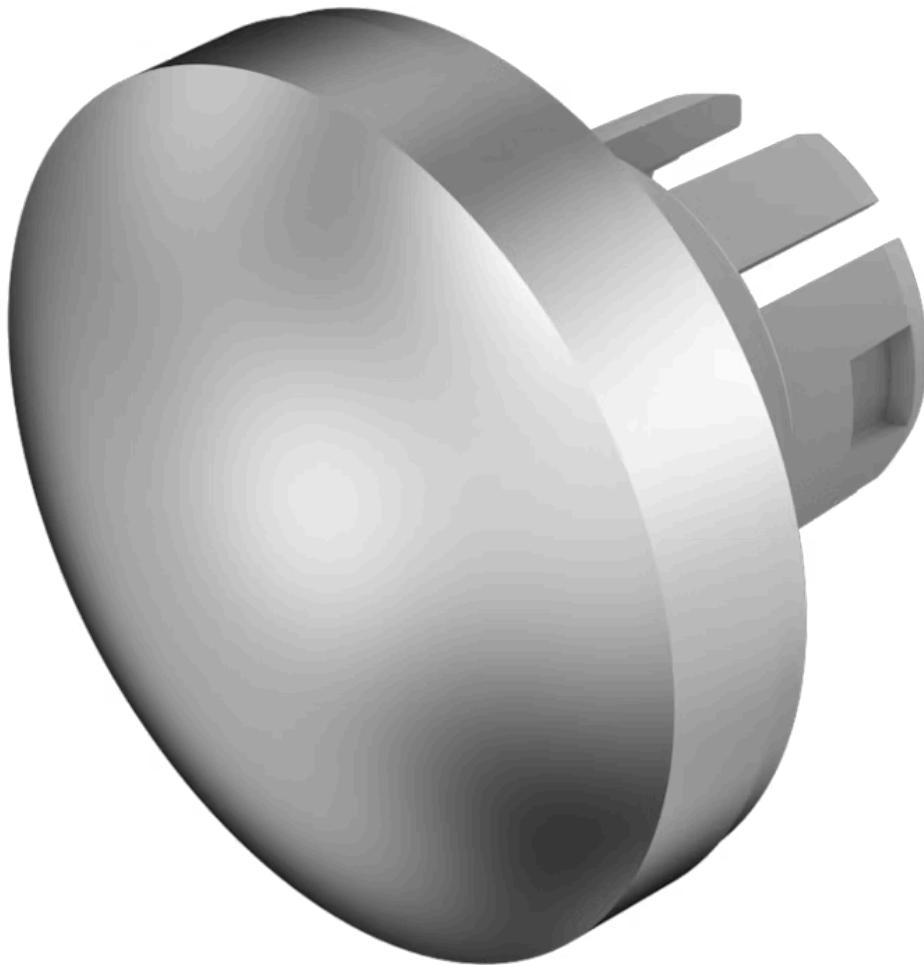

Lens

61-
9842.8

Distribution by
DigiKey

DigiKey

<https://digikey.eao.com/component/61-9842.8/e...>

Your product:

61-9842.8 Lens

Loading ...

FRONT

Front form: Round

OPERATING-/INDICATION PART

Lens colour: Nature

Lens material: Aluminium

Lens illumination: Non illuminated

Lens shape: Convex

Lens optics: opaque

MECHANICAL CHARACTERISTICS

Weight: 0.003 kg

CERTIFICATE

REACH: REACH compliant

RoHS: RoHS compliant

OTHER

Short Description: Lens, Ø 19.7 mm, Non illuminated, Nature, Convex, Aluminium

Dimension: Ø 19.7 mm

Hints: The colour of anodised aluminium parts can vary due to technical production reasons