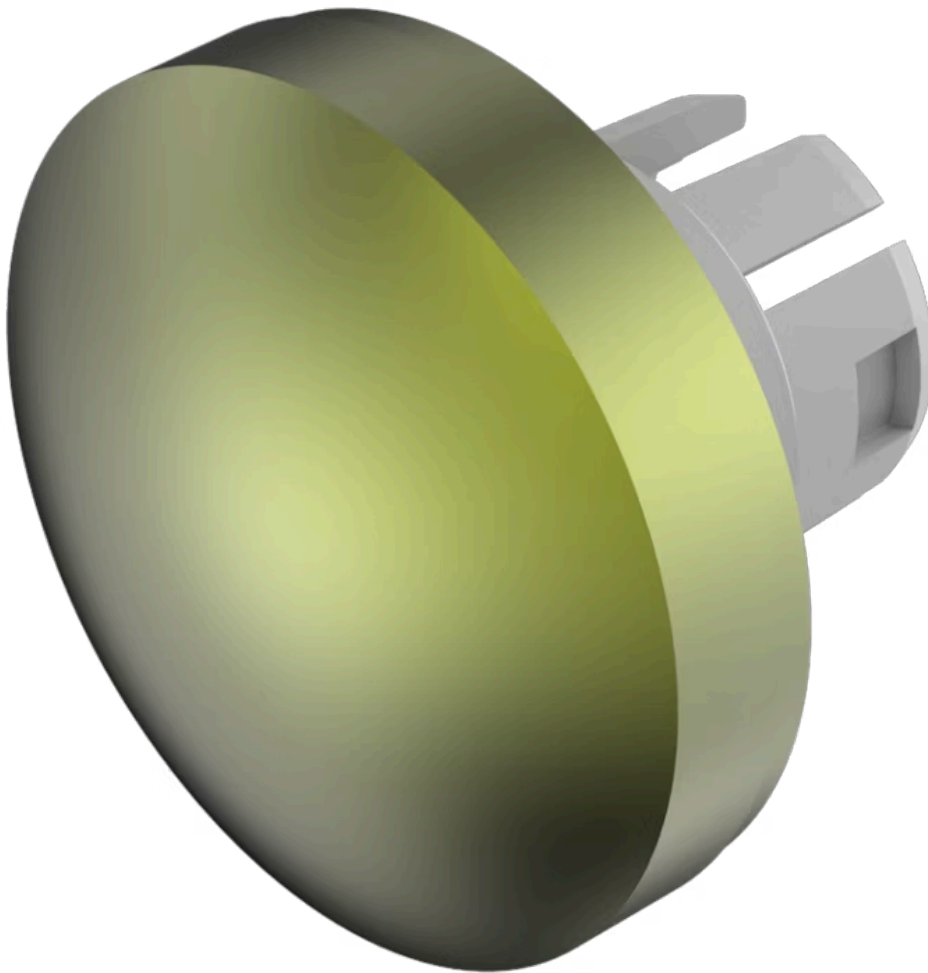

# Lens

61-  
9842.5

Distribution by  
DigiKey

**DigiKey**

<https://digikey.eao.com/component/61-9842.5/e...>

Your product:

---

## 61-9842.5 Lens

*Loading ...*

### OPERATING-/INDICATION PART

**Lens colour:** Olive green

**Lens material:** Aluminium

**Lens illumination:** Non illuminated

**Lens shape:** Convex

**Lens optics:** opaque

### OTHER

**Short Description:** Lens, Ø 19.7 mm, Non illuminated, Olive green, Convex, Aluminium

**Dimension:** Ø 19.7 mm

**Hints:** The colour of anodised aluminium parts can vary due to technical production reasons