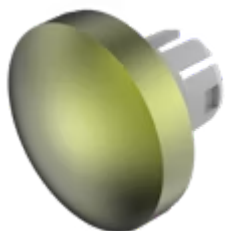

# Lens

61-  
9842.5

Distribution by  
DigiKey

**DigiKey**

<https://digikey.eao.com/component/61-9842.5/e...>

Your product:

---

## 61-9842.5 Lens

*Loading ...*

### OPERATING-/INDICATION PART

**Lens colour:** Olive green

**Lens material:** Aluminium

**Lens illumination:** Non illuminated

**Lens shape:** Convex

**Lens optics:** opaque

### OTHER

**Short Description:** Lens, Ø 19.7 mm, Non illuminated, Olive green, Convex, Aluminium

**Dimension:** Ø 19.7 mm

**Hints:** The colour of anodised aluminium parts can vary due to technical production reasons