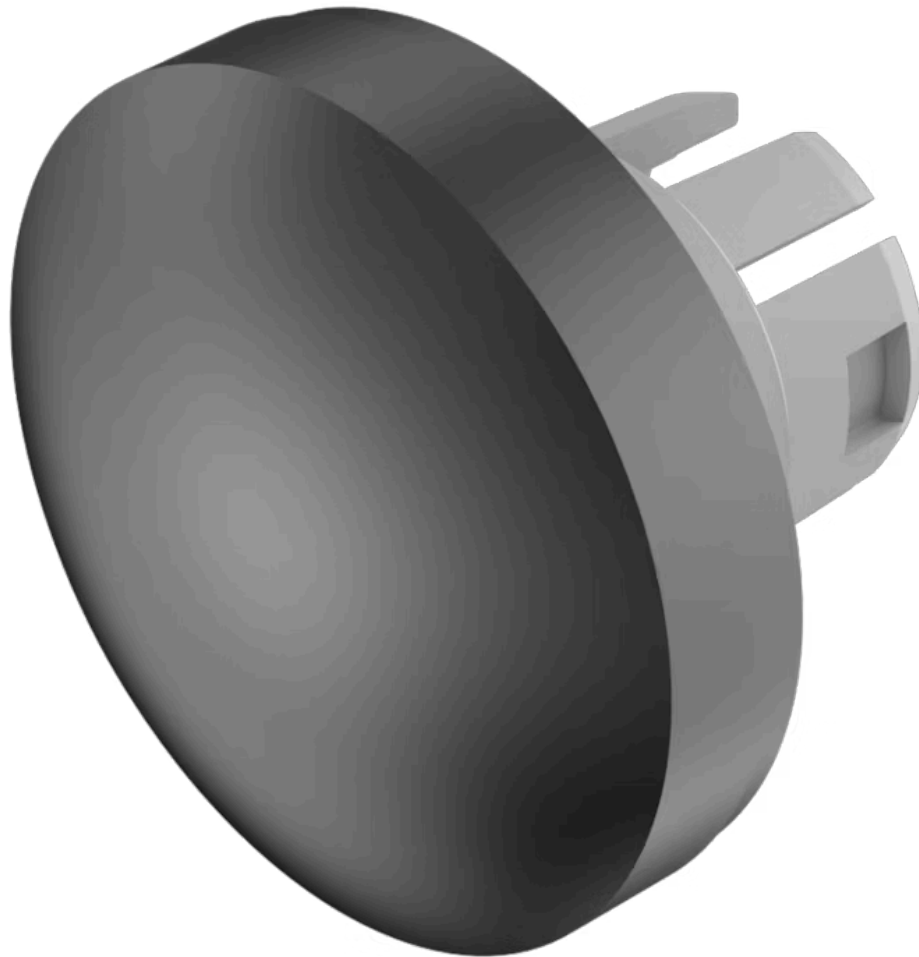

# Lens

61-  
9842.0

Distribution by  
DigiKey

**DigiKey**

<https://digikey.eao.com/component/61-9842.0/e...>

Your product:

---

## 61-9842.0 Lens

*Loading ...*

### OPERATING-/INDICATION PART

**Lens colour:** Black

**Lens material:** Aluminium

**Lens illumination:** Non illuminated

**Lens shape:** Convex

**Lens optics:** opaque

### OTHER

**Short Description:** Lens, Ø 19.7 mm, Non illuminated, Black, Convex, Aluminium

**Dimension:** Ø 19.7 mm

**Hints:** The colour of anodised aluminium parts can vary due to technical production reasons