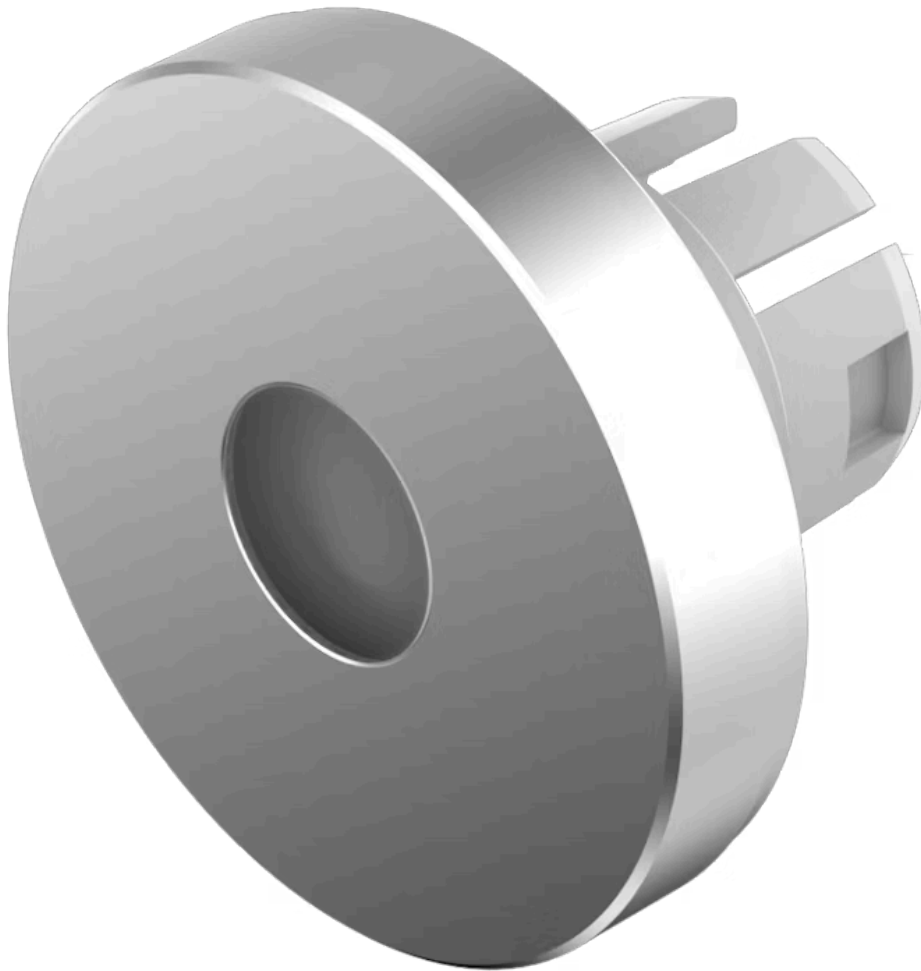

# Lens

61-  
9841.8A

Distribution by  
DigiKey

**DigiKey**

<https://digikey.eao.com/component/61-9841.8A/...>

Your product:

---

## 61-9841.8A Lens

*Loading ...*

### OPERATING-/INDICATION PART

**Lens colour:** Nature

**Lens material:** Aluminium

**Lens illumination:** Illuminated

**Lens shape:** Flush

**Lens optics:** opaque

**Shape of illumination:** Dot

### OTHER

**Short Description:** Lens, Ø 19.7 mm, Illuminated, Nature, Flush, Aluminium

**Dimension:** Ø 19.7 mm

**Hints:** The colour of anodised aluminium parts can vary due to technical production reasons