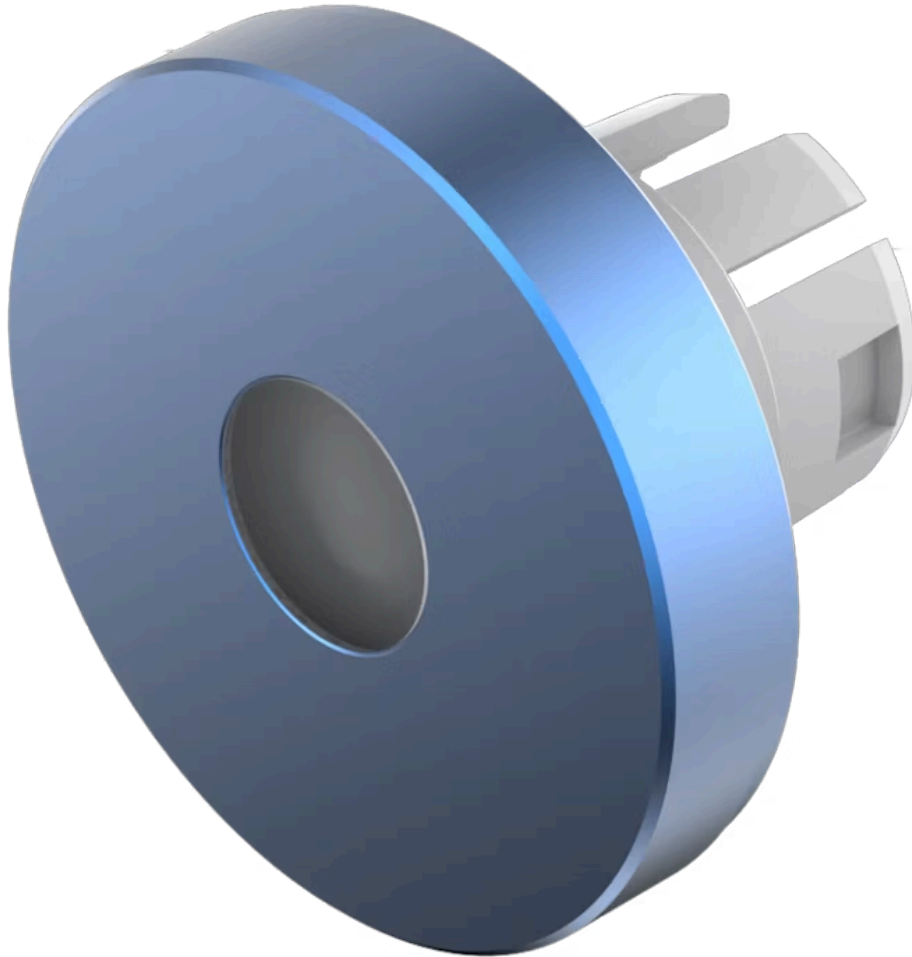

Lens

61-
9841.6A

Distribution by
DigiKey

DigiKey

<https://digikey.eao.com/component/61-9841.6A/...>

Your product:

61-9841.6A Lens

Loading ...

FRONT

Front form: Round

OPERATING-/INDICATION PART

Lens colour: Blue

Lens material: Aluminium

Lens illumination: Illuminated

Lens shape: Flush

Lens optics: opaque

Shape of illumination: Dot

MECHANICAL CHARACTERISTICS

Weight: 0.002 kg

CERTIFICATE

REACH: REACH compliant

RoHS: RoHS compliant

OTHER

Short Description: Lens, Ø 19.7 mm, Illuminated, Blue, Flush, Aluminium

Dimension: Ø 19.7 mm

Hints: The colour of anodised aluminium parts can vary due to technical production reasons