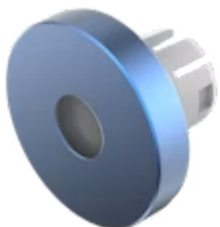

Lens

61-
9841.6A

Distribution by
DigiKey

DigiKey

<https://digikey.eao.com/component/61-9841.6A/...>

Your product:

61-9841.6A Lens

Loading ...

FRONT

Front form: Round

OPERATING-/INDICATION PART

Lens colour: Blue

Lens material: Aluminium

Lens illumination: Illuminated

Lens shape: Flush

Lens optics: opaque

Shape of illumination: Dot

MECHANICAL CHARACTERISTICS

Weight: 0.002 kg

CERTIFICATE

REACH: REACH compliant

RoHS: RoHS compliant

OTHER

Short Description: Lens, Ø 19.7 mm, Illuminated, Blue, Flush, Aluminium

Dimension: Ø 19.7 mm

Hints: The colour of anodised aluminium parts can vary due to technical production reasons