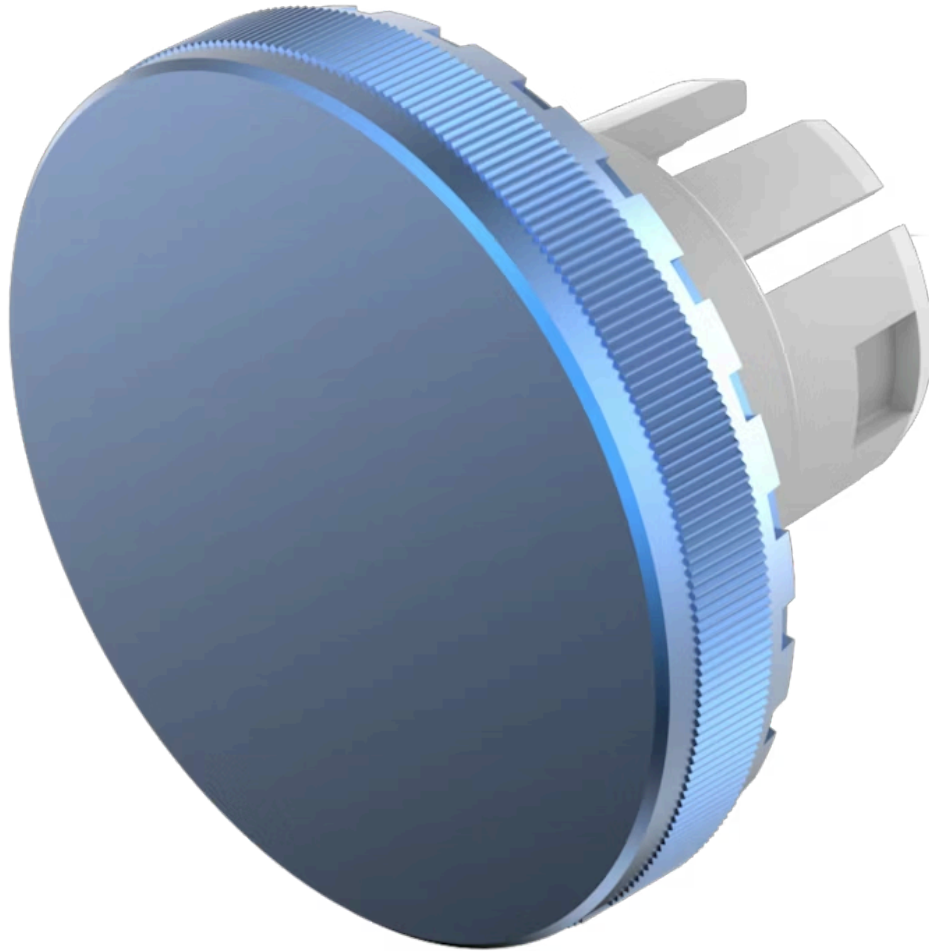

# Lens

61-  
9841.6

Distribution by  
DigiKey

**DigiKey**

<https://digikey.eao.com/component/61-9841.6/e...>

Your product:

---

## 61-9841.6 Lens

### OPERATING-/INDICATION PART

**Lens colour:** Blue

**Lens material:** Aluminium

**Lens illumination:** Non illuminated

**Lens shape:** Flush

**Lens optics:** opaque

### OTHER

**Short Description:** Lens, Ø 19.7 mm, Non illuminated, Blue, Flush, Aluminium

**Dimension:** Ø 19.7 mm

**Hints:** The colour of anodised aluminium parts can vary due to technical production reasons