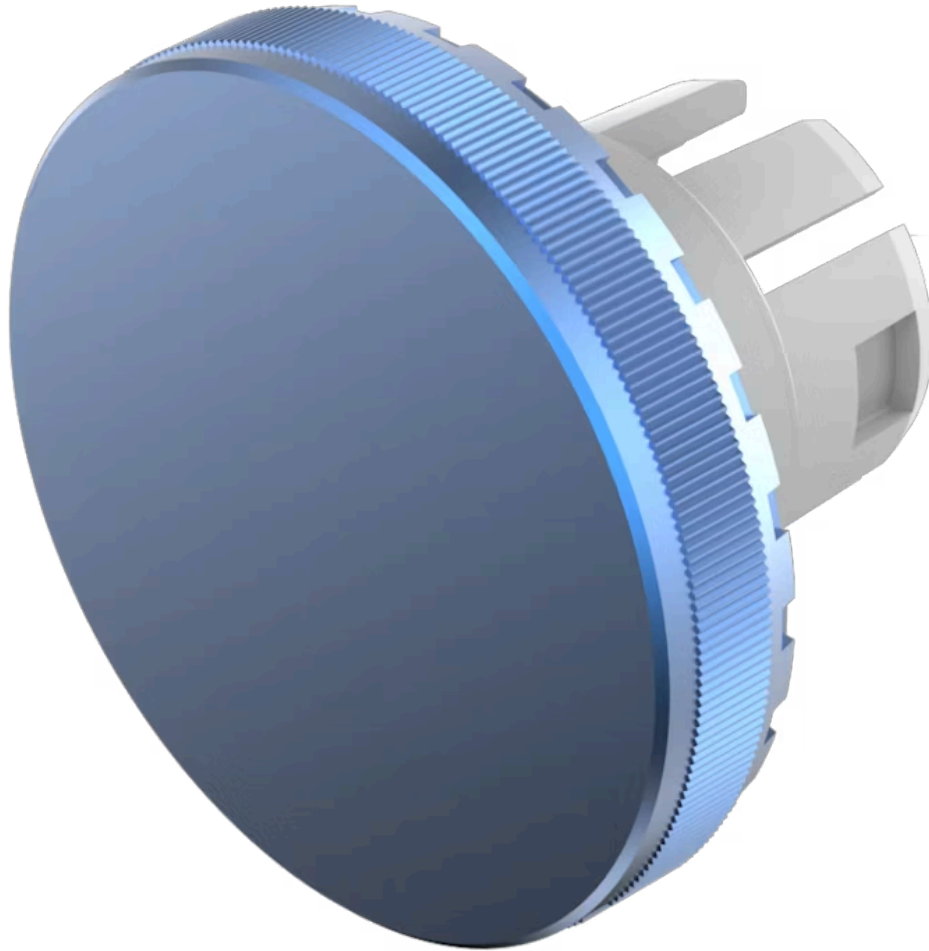

Lens

61-
9841.6

Distribution by
DigiKey

DigiKey

<https://digikey.eao.com/component/61-9841.6/e...>

Your product:

61-9841.6 Lens

Loading ...

FRONT

Front form: Round

OPERATING-/INDICATION PART

Lens colour: Blue

Lens material: Aluminium

Lens illumination: Non illuminated

Lens shape: Flush

Lens optics: opaque

MECHANICAL CHARACTERISTICS

Weight: 0.002 kg

CERTIFICATE

REACH: REACH compliant

RoHS: RoHS compliant

OTHER

Short Description: Lens, Ø 19.7 mm, Non illuminated, Blue, Flush, Aluminium

Dimension: Ø 19.7 mm

Hints: The colour of anodised aluminium parts can vary due to technical production reasons