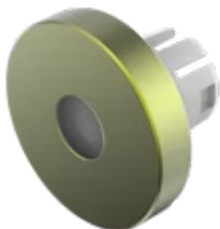

Lens

61-
9841.5A

Distribution by
DigiKey

DigiKey

<https://digikey.eao.com/component/61-9841.5A/...>

Your product:

61-9841.5A Lens

Loading . . .

FRONT

Front form: Round

OPERATING-/INDICATION PART

Lens colour: Olive green

Lens material: Aluminium

Lens illumination: Illuminated

Lens shape: Flush

Lens optics: opaque

Shape of illumination: Dot

MECHANICAL CHARACTERISTICS

Weight: 0.002 kg

CERTIFICATE

REACH: REACH compliant

RoHS: RoHS compliant

OTHER

Short Description: Lens, Ø 19.7 mm, Illuminated, Olive green, Flush, Aluminium

Dimension: Ø 19.7 mm

Hints: The colour of anodised aluminium parts can vary due to technical production reasons