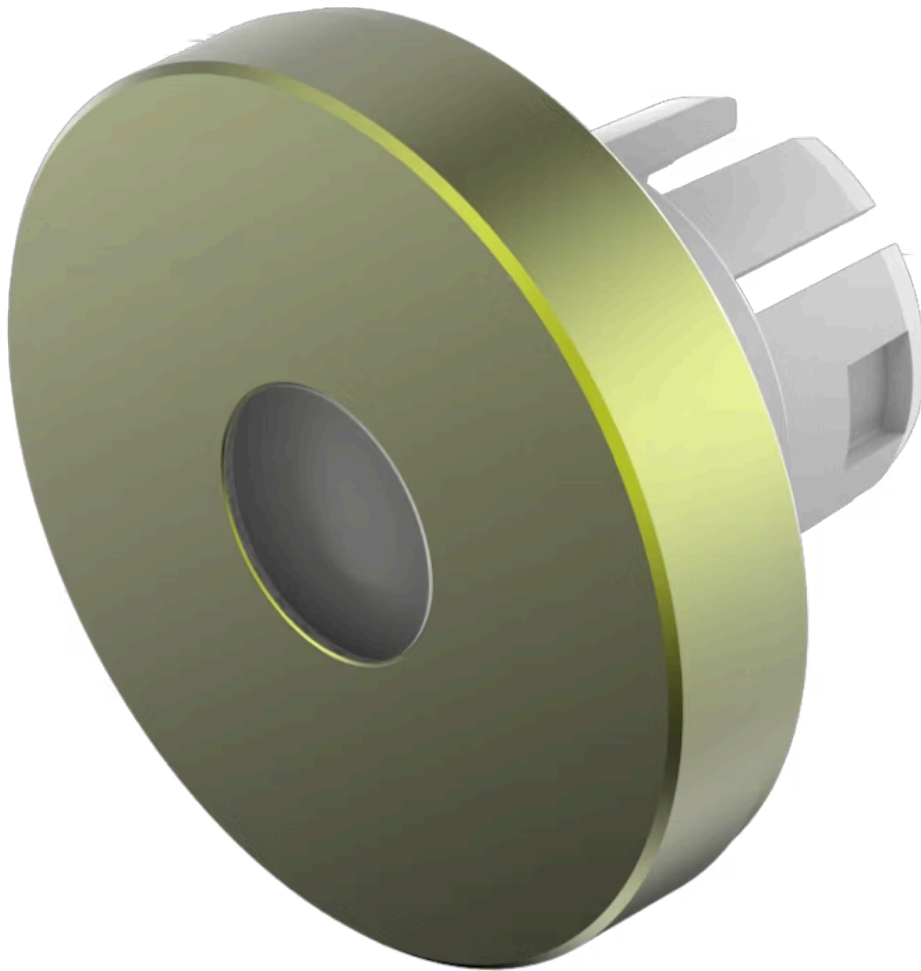

Lens

61-
9841.5A

Distribution by
DigiKey

DigiKey

<https://digikey.eao.com/component/61-9841.5A/...>

Your product:

61-9841.5A Lens

Loading . . .

FRONT

Front form: Round

OPERATING-/INDICATION PART

Lens colour: Olive green

Lens material: Aluminium

Lens illumination: Illuminated

Lens shape: Flush

Lens optics: opaque

Shape of illumination: Dot

MECHANICAL CHARACTERISTICS

Weight: 0.002 kg

CERTIFICATE

REACH: REACH compliant

RoHS: RoHS compliant

OTHER

Short Description: Lens, Ø 19.7 mm, Illuminated, Olive green, Flush, Aluminium

Dimension: Ø 19.7 mm

Hints: The colour of anodised aluminium parts can vary due to technical production reasons