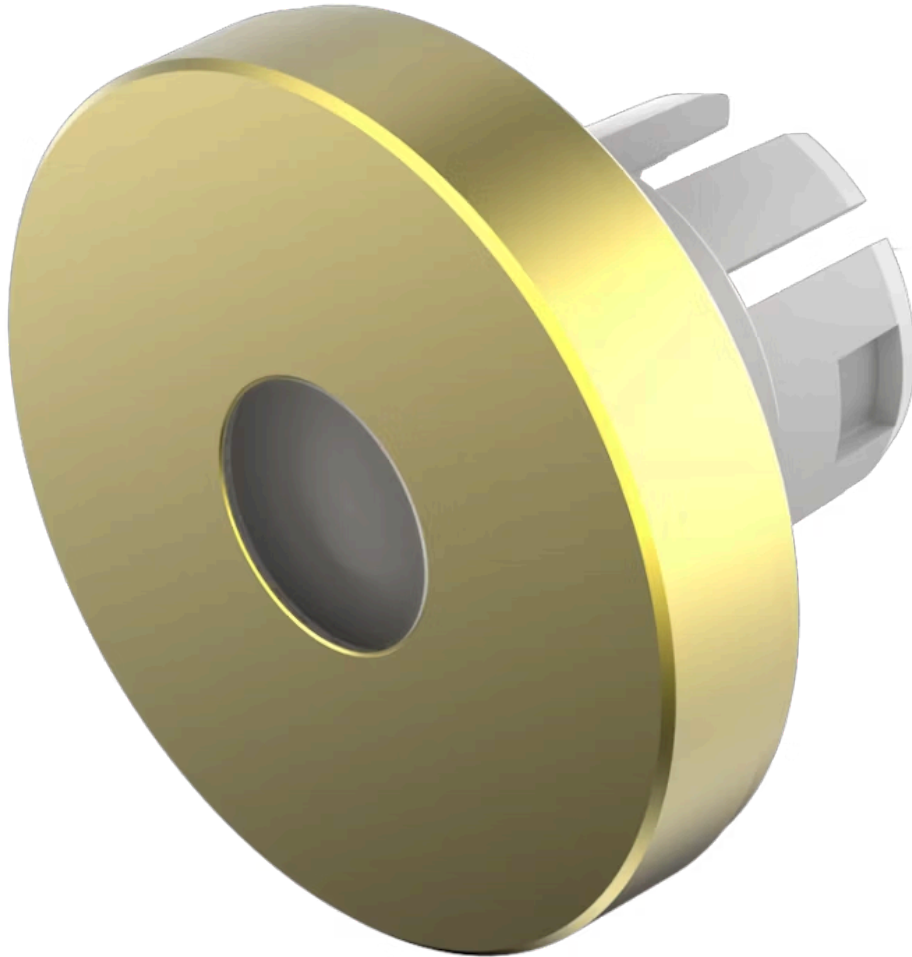

Lens

61-
9841.4A

Distribution by
DigiKey

DigiKey

<https://digikey.eao.com/component/61-9841.4A/...>

Your product:

61-9841.4A Lens

Loading ...

FRONT

Front form: Round

OPERATING-/INDICATION PART

Lens colour: Gold

Lens material: Aluminium

Lens illumination: Illuminated

Lens shape: Flush

Lens optics: opaque

Shape of illumination: Dot

MECHANICAL CHARACTERISTICS

Weight: 0.002 kg

CERTIFICATE

REACH: REACH compliant

RoHS: RoHS compliant

OTHER

Short Description: Lens, Ø 19.7 mm, Illuminated, Gold, Flush, Aluminium

Dimension: Ø 19.7 mm

Hints: The colour of anodised aluminium parts can vary due to technical production reasons