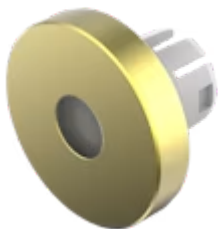

Lens

61-
9841.4A

Distribution by
DigiKey

DigiKey

<https://digikey.eao.com/component/61-9841.4A/...>

Your product:

61-9841.4A Lens

Loading ...

FRONT

Front form: Round

OPERATING-/INDICATION PART

Lens colour: Gold

Lens material: Aluminium

Lens illumination: Illuminated

Lens shape: Flush

Lens optics: opaque

Shape of illumination: Dot

MECHANICAL CHARACTERISTICS

Weight: 0.002 kg

CERTIFICATE

REACH: REACH compliant

RoHS: RoHS compliant

OTHER

Short Description: Lens, Ø 19.7 mm, Illuminated, Gold, Flush, Aluminium

Dimension: Ø 19.7 mm

Hints: The colour of anodised aluminium parts can vary due to technical production reasons