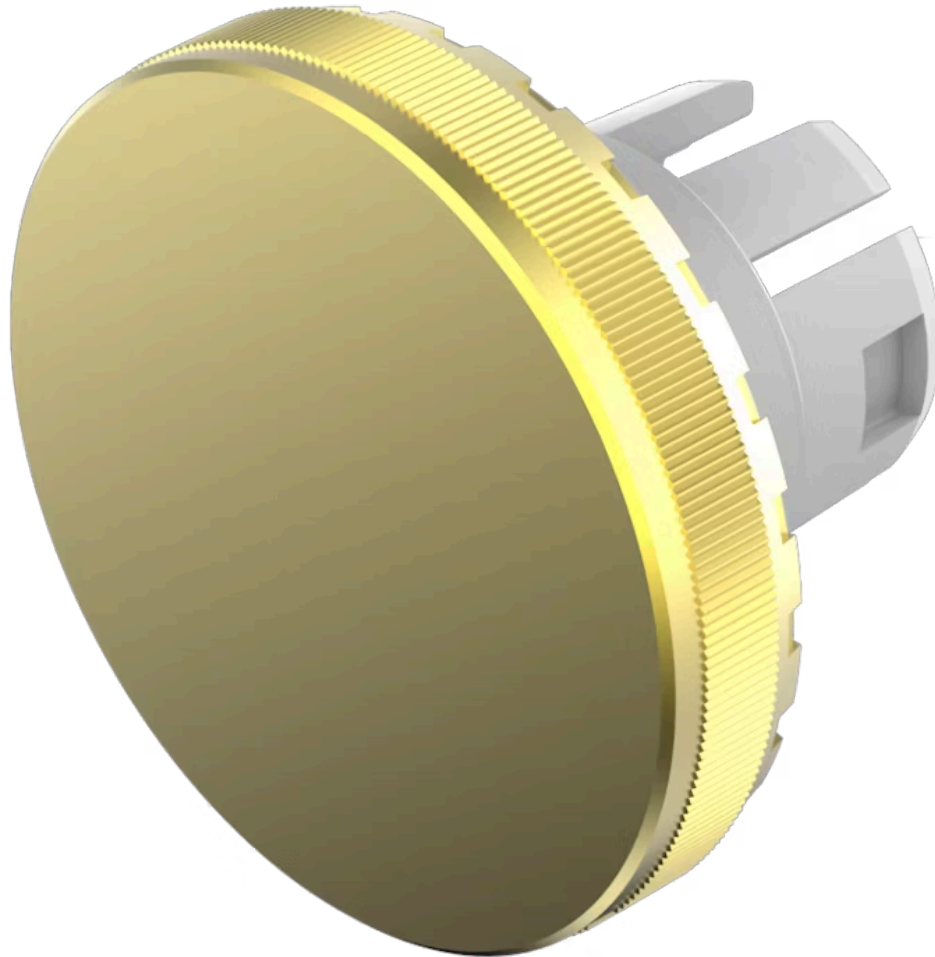

Lens

61-
9841.4

Distribution by
DigiKey

DigiKey

<https://digikey.eao.com/component/61-9841.4/e...>

Your product:

61-9841.4 Lens

Loading ...

FRONT

Front form: Round

OPERATING-/INDICATION PART

Lens colour: Gold

Lens material: Aluminium

Lens illumination: Non illuminated

Lens shape: Flush

Lens optics: opaque

MECHANICAL CHARACTERISTICS

Weight: 0.002 kg

CERTIFICATE

REACH: REACH compliant

RoHS: RoHS compliant

OTHER

Short Description: Lens, Ø 19.7 mm, Non illuminated, Gold, Flush, Aluminium

Dimension: Ø 19.7 mm

Hints: The colour of anodised aluminium parts can vary due to technical production reasons