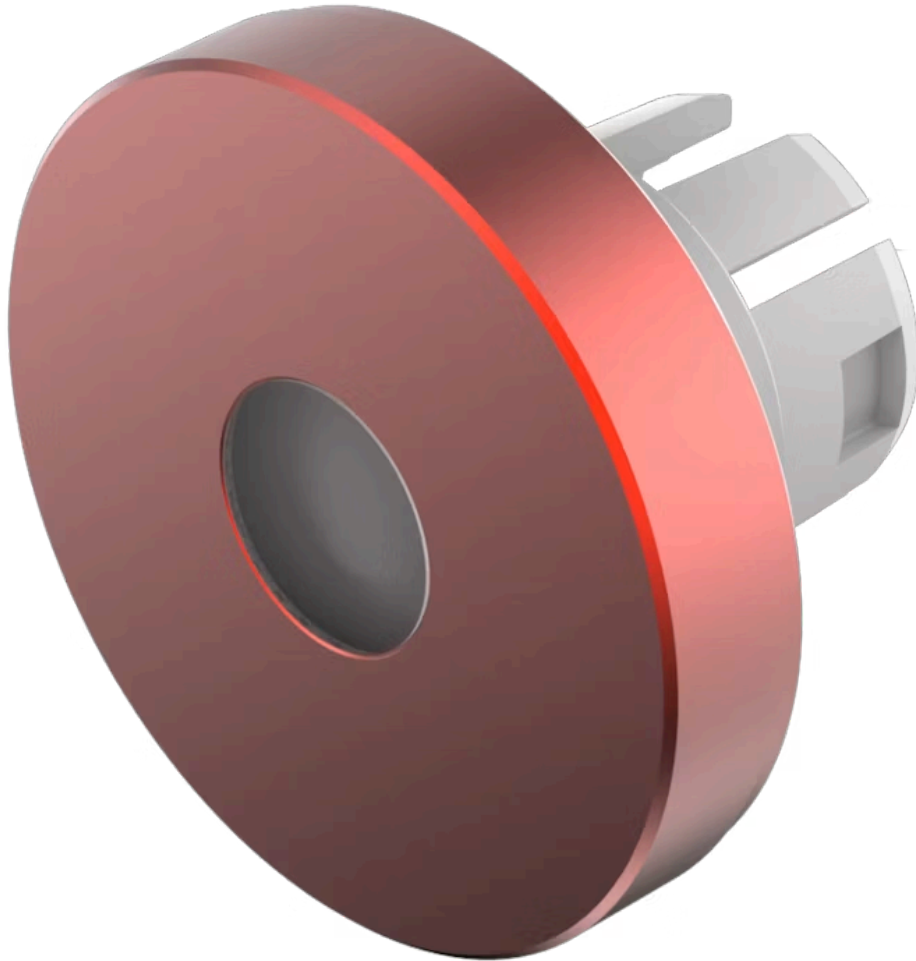

Lens

61-
9841.2A

Distribution by
DigiKey

DigiKey

<https://digikey.eao.com/component/61-9841.2A/...>

Your product:

61-9841.2A Lens

Loading ...

FRONT

Front form: Round

OPERATING-/INDICATION PART

Lens colour: Red

Lens material: Aluminium

Lens illumination: Illuminated

Lens shape: Flush

Lens optics: opaque

Shape of illumination: Dot

MECHANICAL CHARACTERISTICS

Weight: 0.002 kg

CERTIFICATE

REACH: REACH compliant

RoHS: RoHS compliant

OTHER

Short Description: Lens, Ø 19.7 mm, Illuminated, Red, Flush, Aluminium

Dimension: Ø 19.7 mm

Hints: The colour of anodised aluminium parts can vary due to technical production reasons