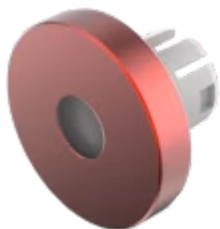

Lens

61-
9841.2A

Distribution by
DigiKey

DigiKey

<https://digikey.eao.com/component/61-9841.2A/...>

Your product:

61-9841.2A Lens

Loading ...

FRONT

Front form: Round

OPERATING-/INDICATION PART

Lens colour: Red

Lens material: Aluminium

Lens illumination: Illuminated

Lens shape: Flush

Lens optics: opaque

Shape of illumination: Dot

MECHANICAL CHARACTERISTICS

Weight: 0.002 kg

CERTIFICATE

REACH: REACH compliant

RoHS: RoHS compliant

OTHER

Short Description: Lens, Ø 19.7 mm, Illuminated, Red, Flush, Aluminium

Dimension: Ø 19.7 mm

Hints: The colour of anodised aluminium parts can vary due to technical production reasons