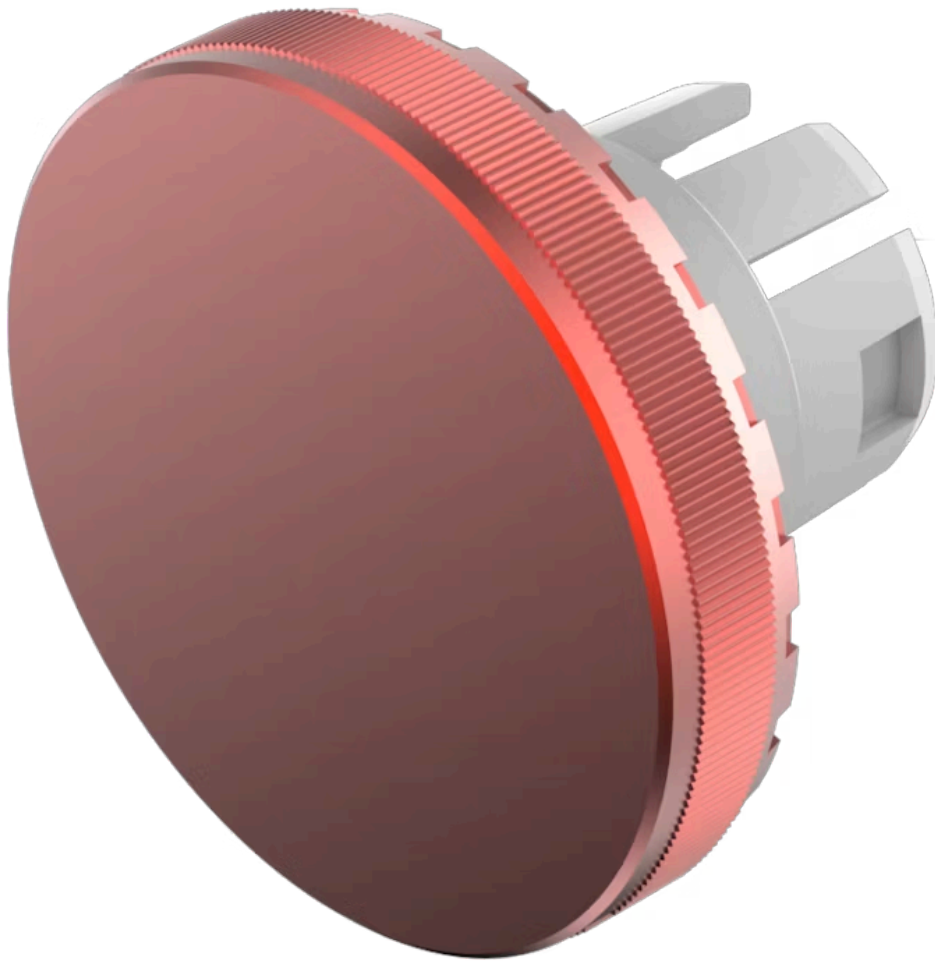

Lens

61-
9841.2

Distribution by
DigiKey

DigiKey

<https://digikey.eao.com/component/61-9841.2/e...>

Your product:

61-9841.2 Lens

Loading ...

FRONT

Front form: Round

OPERATING-/INDICATION PART

Lens colour: Red

Lens material: Aluminium

Lens illumination: Non illuminated

Lens shape: Flush

Lens optics: opaque

MECHANICAL CHARACTERISTICS

Weight: 0.002 kg

CERTIFICATE

REACH: REACH compliant

RoHS: RoHS compliant

OTHER

Short Description: Lens, Ø 19.7 mm, Non illuminated, Red, Flush, Aluminium

Dimension: Ø 19.7 mm

Hints: The colour of anodised aluminium parts can vary due to technical production reasons