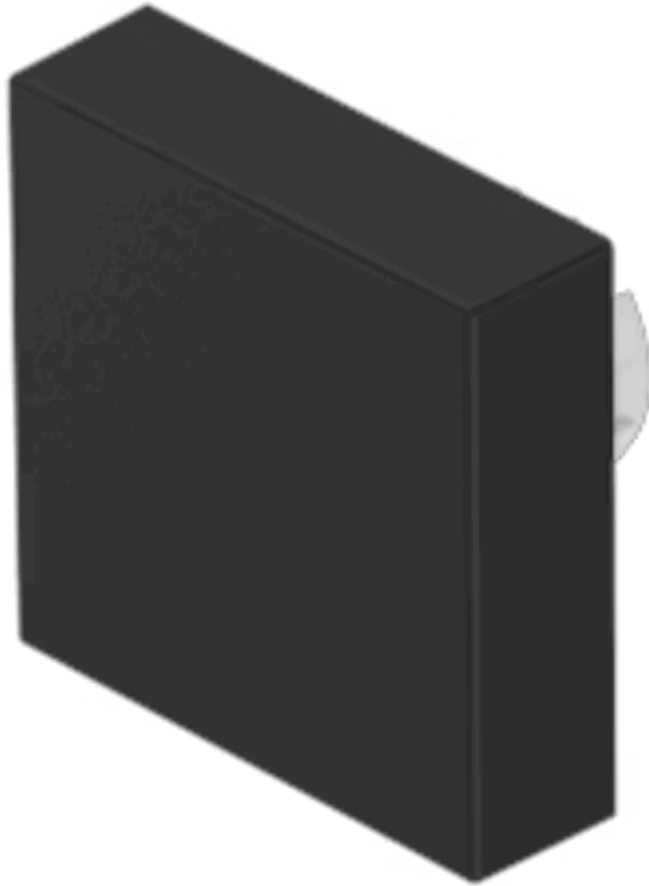

Lens

61-
9771.0

Distribution by
DigiKey

DigiKey

<https://digikey.eao.com/component/61-9771.0/e...>

Your product:

61-9771.0

Lens

Loading ...

FRONT

Front form: Square

OPERATING-/INDICATION PART

Lens colour: Black

Lens material: Plastic, according to UL 94 V0

Lens illumination: Non illuminated

Lens shape: Flush

Lens optics: opaque

MECHANICAL CHARACTERISTICS

Weight: 0.002 kg

CERTIFICATE

REACH: REACH compliant

RoHS: RoHS compliant

OTHER

Short Description: Lens, 18 mm x 18 mm, Non illuminated, Black, Flush, Plastic, according to UL 94 V0

Dimension: 18 mm x 18 mm