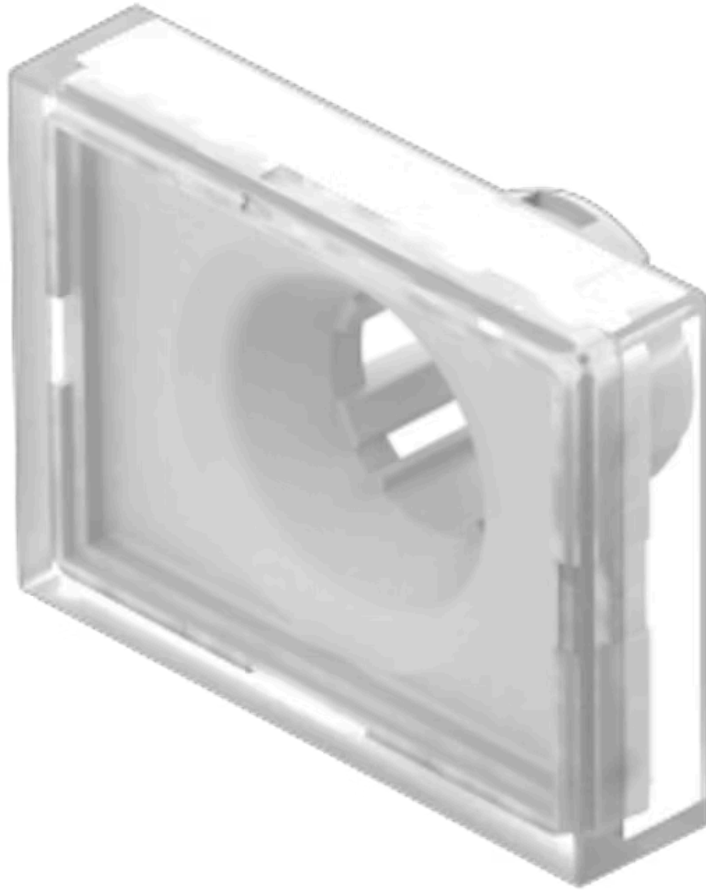

Lens

61-
9681.7

Distribution by
DigiKey

DigiKey

<https://digikey.eao.com/component/61-9681.7/e...>

Your product:

61-9681.7 Lens

Loading ...

FRONT

Front form: Rectangular

OPERATING-/INDICATION PART

Lens colour: Colourless

Lens material: Plastic, according to UL 94 V0

Lens illumination: Illuminated

Lens shape: Flush

Lens optics: transparent

MECHANICAL CHARACTERISTICS

Weight: 0.002 kg

CERTIFICATE

REACH: REACH compliant

RoHS: RoHS compliant

OTHER

Short Description: Lens, 24 mm x 18 mm, Illuminated, Colourless, Flush, Plastic, according to UL 94 V0

Dimension: 24 mm x 18 mm