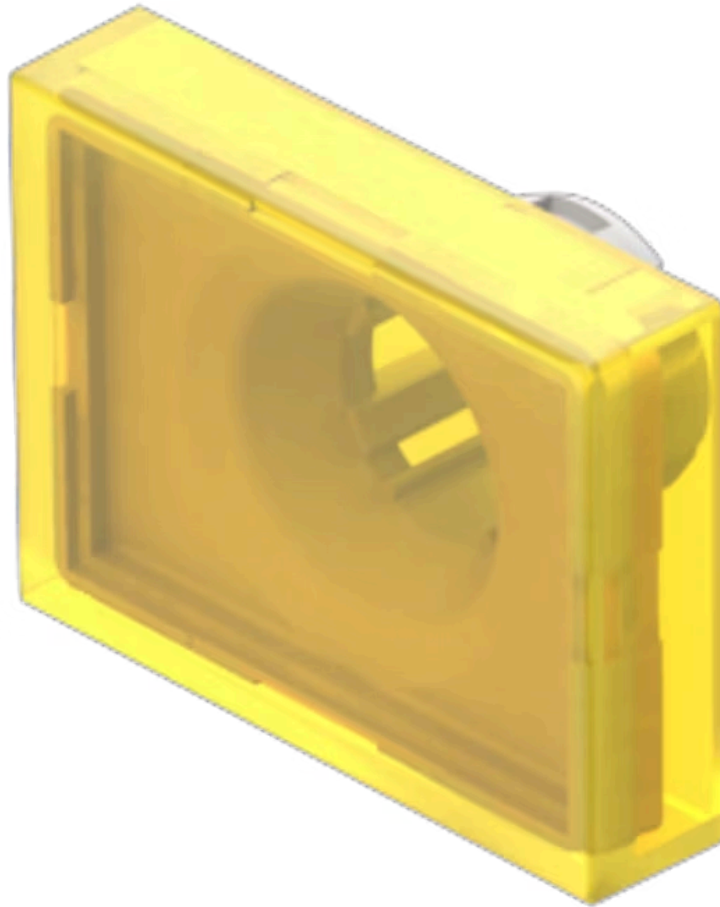

Lens

61-
9681.4

Distribution by
DigiKey

DigiKey

<https://digikey.eao.com/component/61-9681.4/e...>

Your product:

61-9681.4 Lens

Loading ...

FRONT

Front form: Rectangular

OPERATING-/INDICATION PART

Lens colour: Yellow

Lens material: Plastic, according to UL 94 V0

Lens illumination: Illuminated

Lens shape: Flush

Lens optics: transparent

MECHANICAL CHARACTERISTICS

Weight: 0.002 kg

CERTIFICATE

REACH: REACH compliant

RoHS: RoHS compliant

OTHER

Short Description: Lens, 24 mm x 18 mm, Illuminated, Yellow, Flush, Plastic, according to UL 94 V0

Dimension: 24 mm x 18 mm