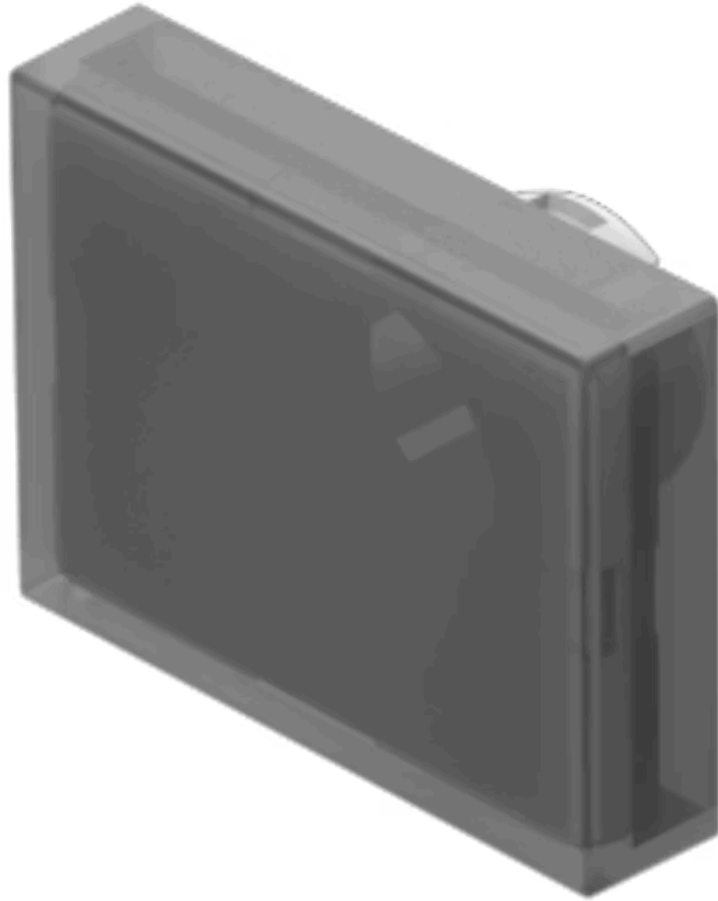

Lens

61-
9681.1

Distribution by
DigiKey

DigiKey

<https://digikey.eao.com/component/61-9681.1/e...>

Your product:

61-9681.1 Lens

Loading ...

FRONT

Front form: Rectangular

OPERATING-/INDICATION PART

Lens colour: Smokey black

Lens material: Plastic, according to UL 94 V0

Lens illumination: Illuminated

Lens shape: Flush

Lens optics: transparent

MECHANICAL CHARACTERISTICS

Weight: 0.002 kg

CERTIFICATE

REACH: REACH compliant

RoHS: RoHS compliant

OTHER

Short Description: Lens, 24 mm x 18 mm, Illuminated, Smokey black, Flush, Plastic, according to UL 94 V0

Dimension: 24 mm x 18 mm