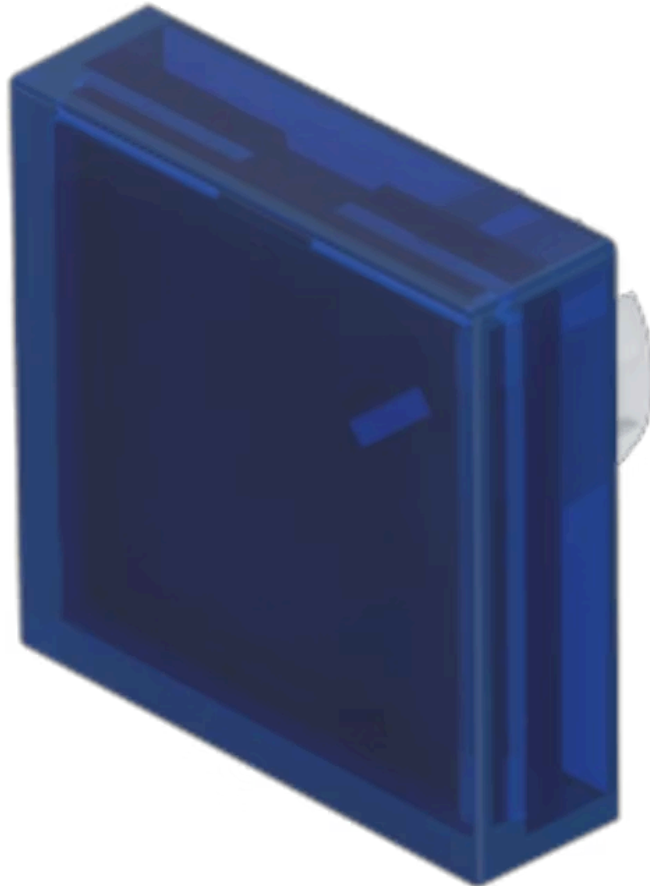

# Lens

61-  
9671.6

Distribution by  
DigiKey

**DigiKey**

<https://digikey.eao.com/component/61-9671.6/e...>

Your product:

---

## 61-9671.6 Lens

*Loading ...*

### OPERATING-/INDICATION PART

**Lens colour:** Blue

**Lens material:** Plastic, according to UL 94 V0

**Lens illumination:** Illuminated

**Lens shape:** Flush

**Lens optics:** transparent

### OTHER

**Short Description:** Lens, 18 mm x 18 mm, Illuminated, Blue, Flush, Plastic, according to UL 94 V0

**Dimension:** 18 mm x 18 mm