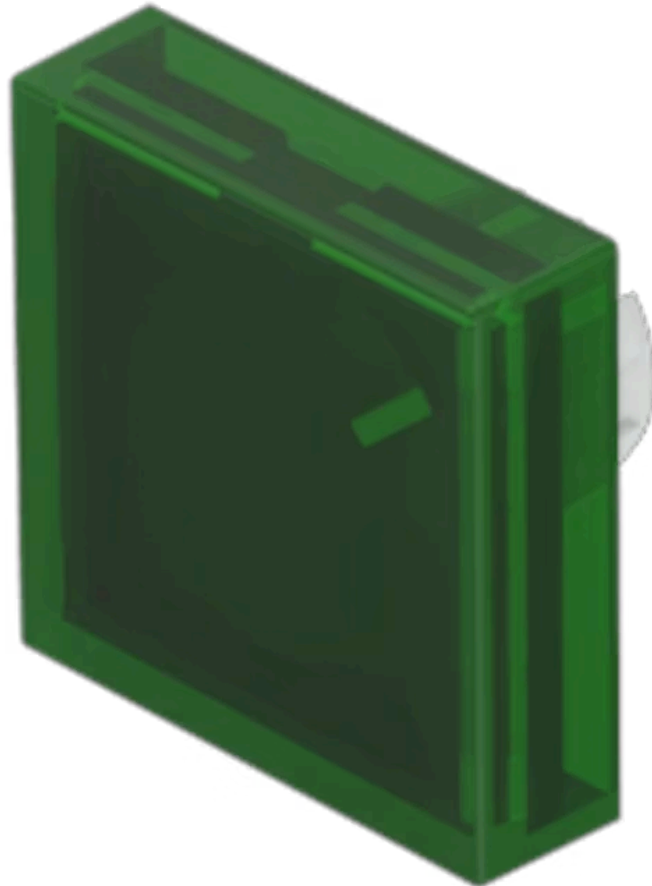

Lens

61-
9671.5

Distribution by
DigiKey

DigiKey

<https://digikey.eao.com/component/61-9671.5/e...>

Your product:

61-9671.5 Lens

Loading . .

FRONT

Front form: Square

OPERATING-/INDICATION PART

Lens colour: Green

Lens material: Plastic, according to UL 94 V0

Lens illumination: Illuminated

Lens shape: Flush

Lens optics: transparent

MECHANICAL CHARACTERISTICS

Weight: 0.002 kg

CERTIFICATE

REACH: REACH compliant

RoHS: RoHS compliant

OTHER

Short Description: Lens, 18 mm x 18 mm, Illuminated, Green, Flush, Plastic, according to UL 94 V0

Dimension: 18 mm x 18 mm