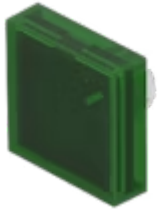

Lens

61-
9671.5

Distribution by
DigiKey

DigiKey

<https://digikey.eao.com/component/61-9671.5/e...>

Your product:

61-9671.5 Lens

Loading . .

FRONT

Front form: Square

OPERATING-/INDICATION PART

Lens colour: Green

Lens material: Plastic, according to UL 94 V0

Lens illumination: Illuminated

Lens shape: Flush

Lens optics: transparent

MECHANICAL CHARACTERISTICS

Weight: 0.002 kg

CERTIFICATE

REACH: REACH compliant

RoHS: RoHS compliant

OTHER

Short Description: Lens, 18 mm x 18 mm, Illuminated, Green, Flush, Plastic, according to UL 94 V0

Dimension: 18 mm x 18 mm