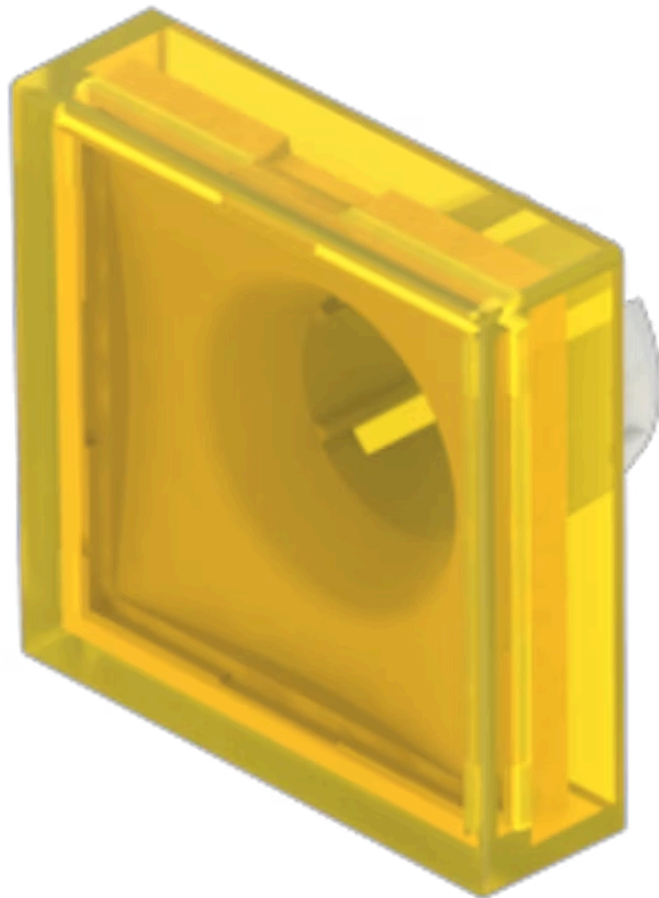

Lens

61-
9671.4

Distribution by
DigiKey

DigiKey

<https://digikey.eao.com/component/61-9671.4/e...>

Your product:

61-9671.4 Lens

Loading ...

FRONT

Front form: Square

OPERATING-/INDICATION PART

Lens colour: Yellow

Lens material: Plastic, according to UL 94 V0

Lens illumination: Illuminated

Lens shape: Flush

Lens optics: transparent

MECHANICAL CHARACTERISTICS

Weight: 0.002 kg

CERTIFICATE

REACH: REACH compliant

RoHS: RoHS compliant

OTHER

Short Description: Lens, 18 mm x 18 mm, Illuminated, Yellow, Flush, Plastic, according to UL 94 V0

Dimension: 18 mm x 18 mm