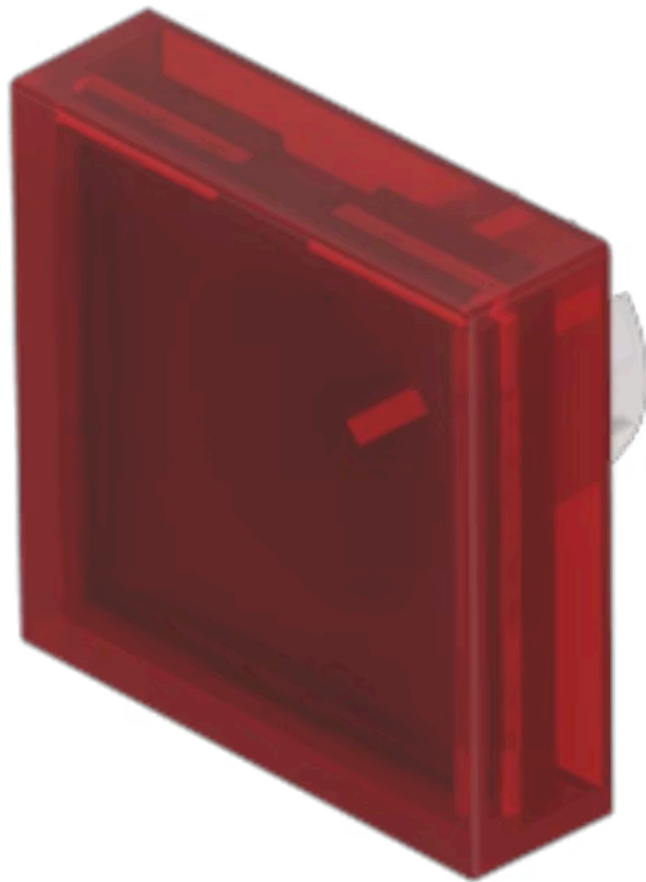

Lens

61-
9671.2

Distribution by
DigiKey

DigiKey

<https://digikey.eao.com/component/61-9671.2/e...>

Your product:

61-9671.2 Lens

Loading ...

FRONT

Front form: Square

OPERATING-/INDICATION PART

Lens colour: Red

Lens material: Plastic, according to UL 94 V0

Lens illumination: Illuminated

Lens shape: Flush

Lens optics: transparent

MECHANICAL CHARACTERISTICS

Weight: 0.002 kg

CERTIFICATE

REACH: REACH compliant

RoHS: RoHS compliant

OTHER

Short Description: Lens, 18 mm x 18 mm, Illuminated, Red, Flush, Plastic, according to UL 94 V0

Dimension: 18 mm x 18 mm