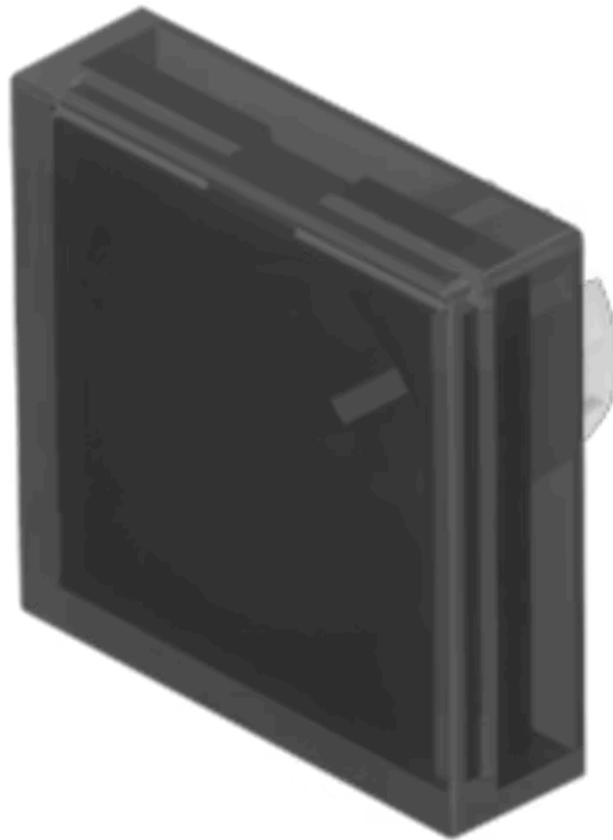

# Lens

61-  
9671.1

Distribution by  
DigiKey

**DigiKey**

<https://digikey.eao.com/component/61-9671.1/e...>

Your product:

---

### FRONT

**Front form:** Square

### OPERATING-/INDICATION PART

**Lens colour:** Smokey black

**Lens material:** Plastic, according to UL 94 V0

**Lens illumination:** Illuminated

**Lens shape:** Flush

**Lens optics:** transparent

### OTHER

**Short Description:** Lens, 18 mm x 18 mm, Illuminated, Smokey black, Flush, Plastic, according to UL 94 V0

**Dimension:** 18 mm x 18 mm