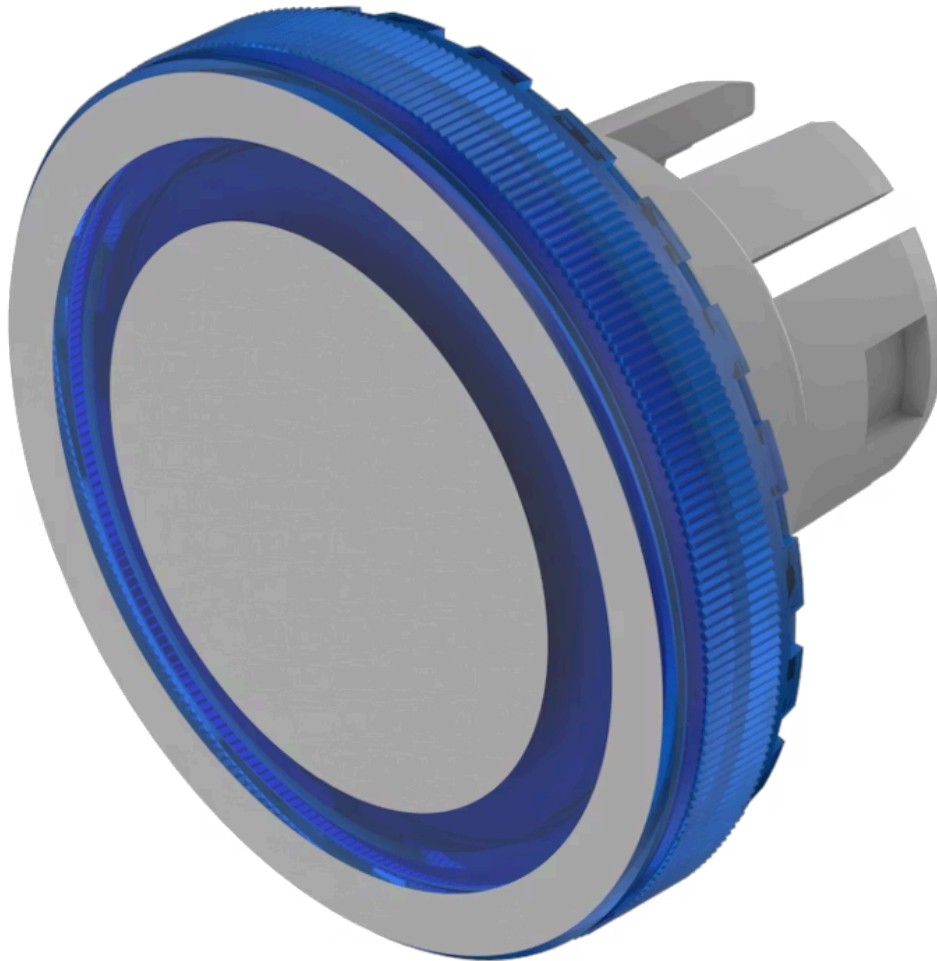

Lens

61-
9643.601

Distribution by
DigiKey

DigiKey

<https://digikey.eao.com/component/61-9643.601...>

Your product:

61-9643.601 Lens

Loading ...

FRONT

Front form: Round

OPERATING-/INDICATION PART

Lens colour: Blue

Lens material: Plastic

Lens illumination: Illuminated

Lens shape: Flush

Lens optics: transparent

Symbol: Ring

Shape of illumination: Ring

MECHANICAL CHARACTERISTICS

Weight: 0.001 kg

CERTIFICATE

REACH: REACH compliant

RoHS: RoHS compliant

OTHER

Short Description: Lens, Ø 19.7 mm, Illuminated, Ring, Blue, Flush, Plastic

Dimension: Ø 19.7 mm

Hints: The silvery coat is being applied on the lens (screen print) with an additional protective lacquer. Further information see Technical data