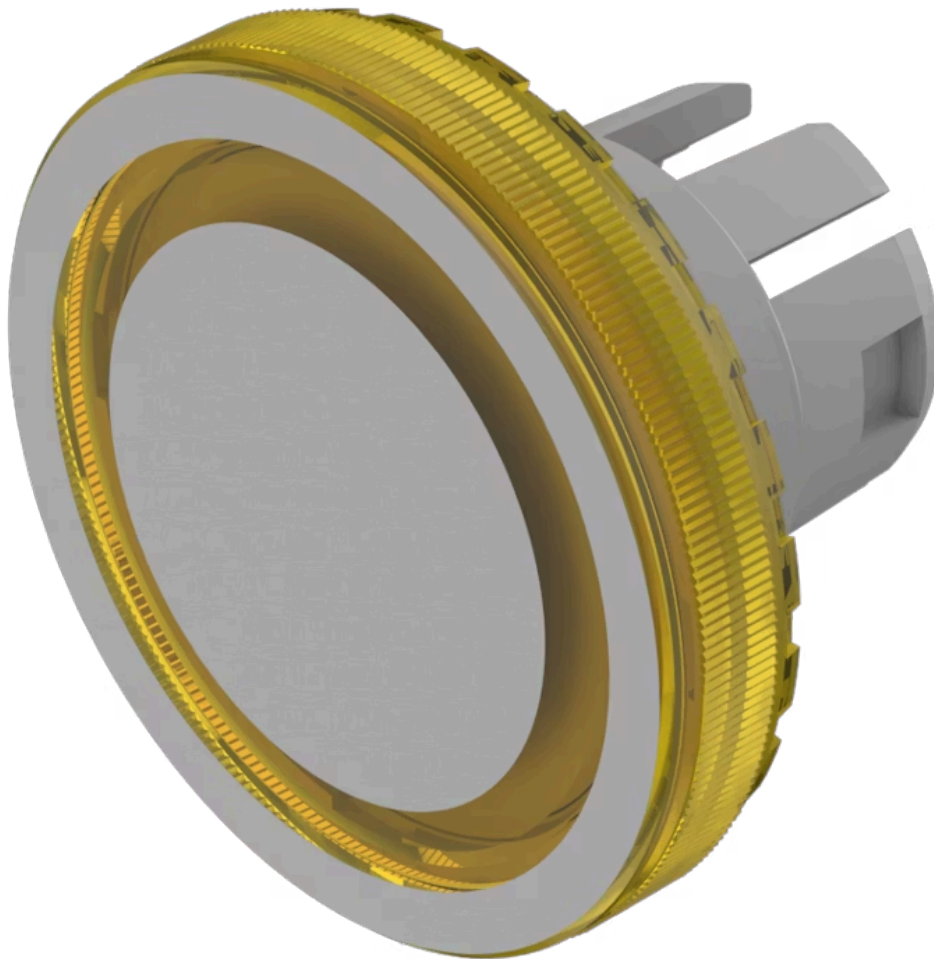

Lens

61-
9643.401

Distribution by
DigiKey

DigiKey

<https://digikey.eao.com/component/61-9643.401...>

Your product:

61-9643.401 Lens

Loading ...

FRONT

Front form: Round

OPERATING-/INDICATION PART

Lens colour: Yellow

Lens material: Plastic

Lens illumination: Illuminated

Lens shape: Flush

Lens optics: transparent

Symbol: Ring

Shape of illumination: Ring

MECHANICAL CHARACTERISTICS

Weight: 0.001 kg

CERTIFICATE

REACH: REACH compliant

RoHS: RoHS compliant

OTHER

Short Description: Lens, Ø 19.7 mm, Illuminated, Ring, Yellow, Flush, Plastic

Dimension: Ø 19.7 mm

Hints: The silvery coat is being applied on the lens (screen print) with an additional protective lacquer. Further information see Technical data