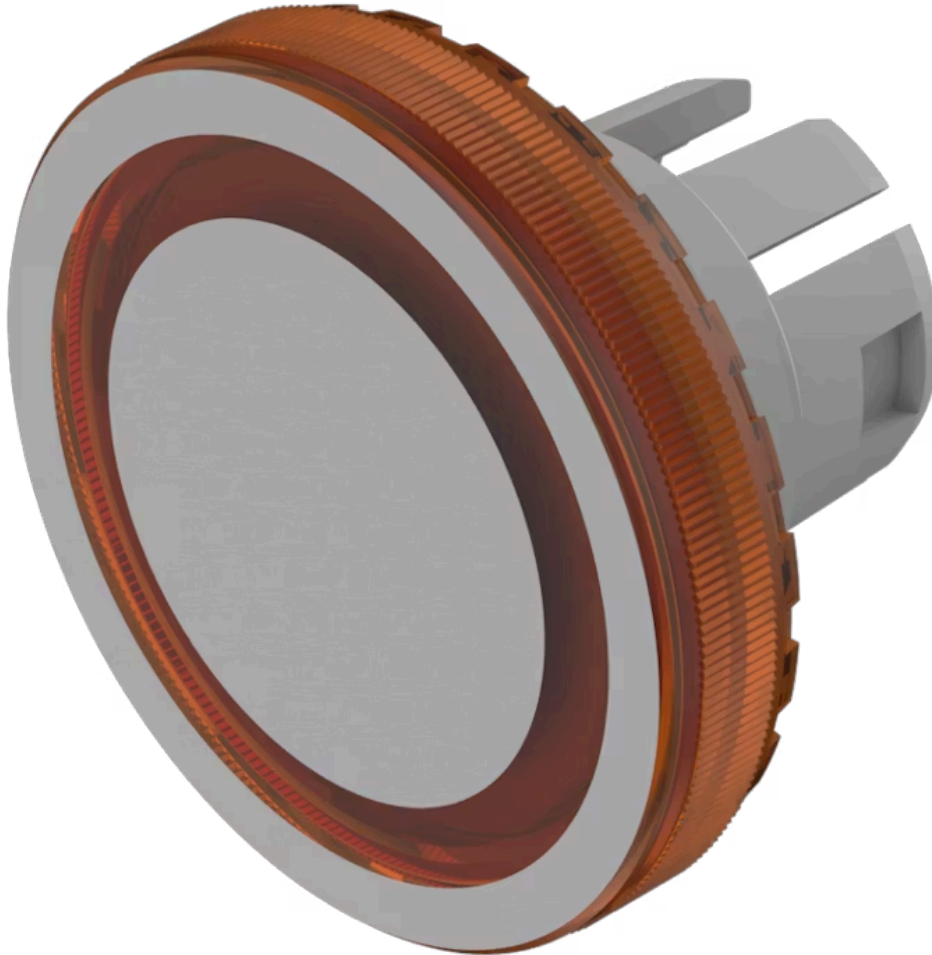

Lens

61-
9643.301

Distribution by
DigiKey

DigiKey

<https://digikey.eao.com/component/61-9643.301...>

Your product:

61-9643.301 Lens

Loading ...

FRONT

Front form: Round

OPERATING-/INDICATION PART

Lens colour: Orange

Lens material: Plastic

Lens illumination: Illuminated

Lens shape: Flush

Lens optics: transparent

Symbol: Ring

Shape of illumination: Ring

MECHANICAL CHARACTERISTICS

Weight: 0.001 kg

CERTIFICATE

REACH: REACH compliant

RoHS: RoHS compliant

OTHER

Short Description: Lens, Ø 19.7 mm, Illuminated, Ring, Orange, Flush, Plastic

Dimension: Ø 19.7 mm

Hints: The silvery coat is being applied on the lens (screen print) with an additional protective lacquer. Further information see Technical data