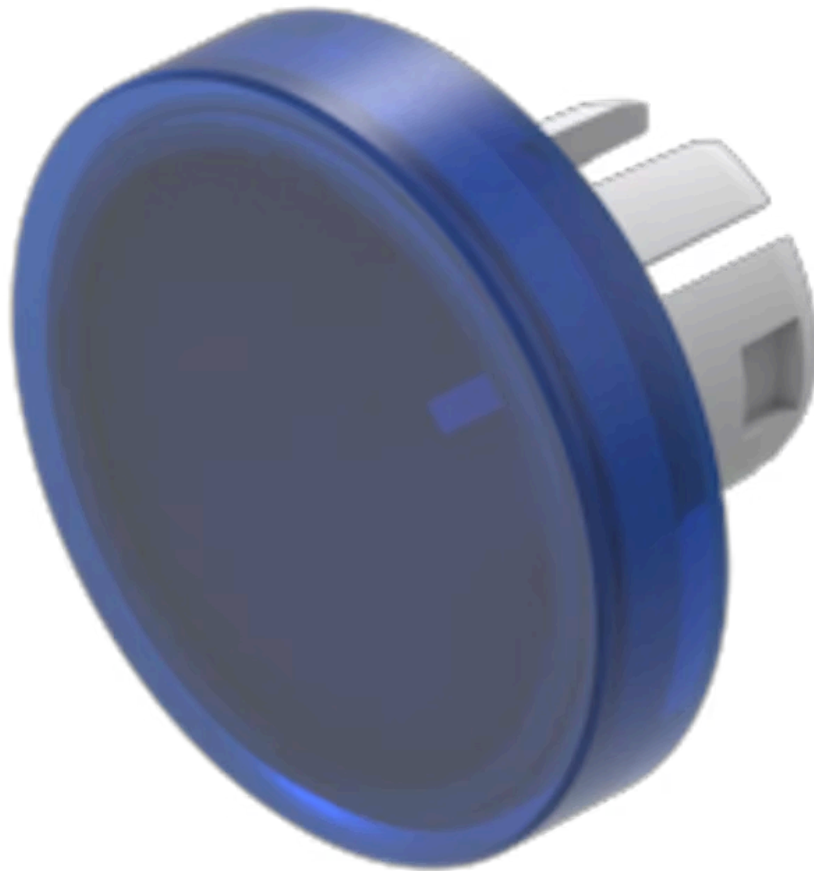

# Lens

61-  
9642.6

Distribution by  
DigiKey

**DigiKey**

<https://digikey.eao.com/component/61-9642.6/e...>

Your product:

---

## 61-9642.6 Lens

*Loading ...*

### OPERATING-/INDICATION PART

**Lens colour:** Blue

**Lens material:** Plastic, according to UL 94 HB

**Lens illumination:** Illuminated

**Lens shape:** Flush

**Lens optics:** transparent

**Shape of illumination:** Front

### OTHER

**Short Description:** Lens, Ø 19.7 mm, Illuminated, Blue, Flush, Plastic, according to UL 94 HB

**Dimension:** Ø 19.7 mm