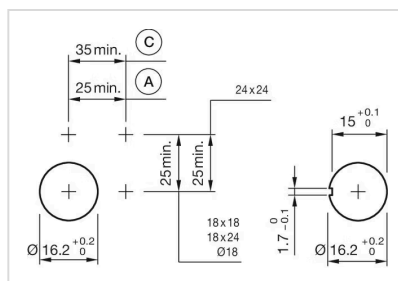

FRONT

Colour: Black

MOUNTING

Mounting cut-out: Ø 16.2 mm

MECHANICAL CHARACTERISTICS

Weight: 0.003 kg

OTHER

Short Description: Blind plug, 24 mm x 24 mm, Ø 16.2 mm, Plastic, Black

Titel Accessory: Blind plug

Dimension: 24 mm x 24 mm

Material: Plastic

Mounting cut-outs:

A = Solder/Plug-in terminal 2.8 mm x 0.5 mm
C = Screw terminal