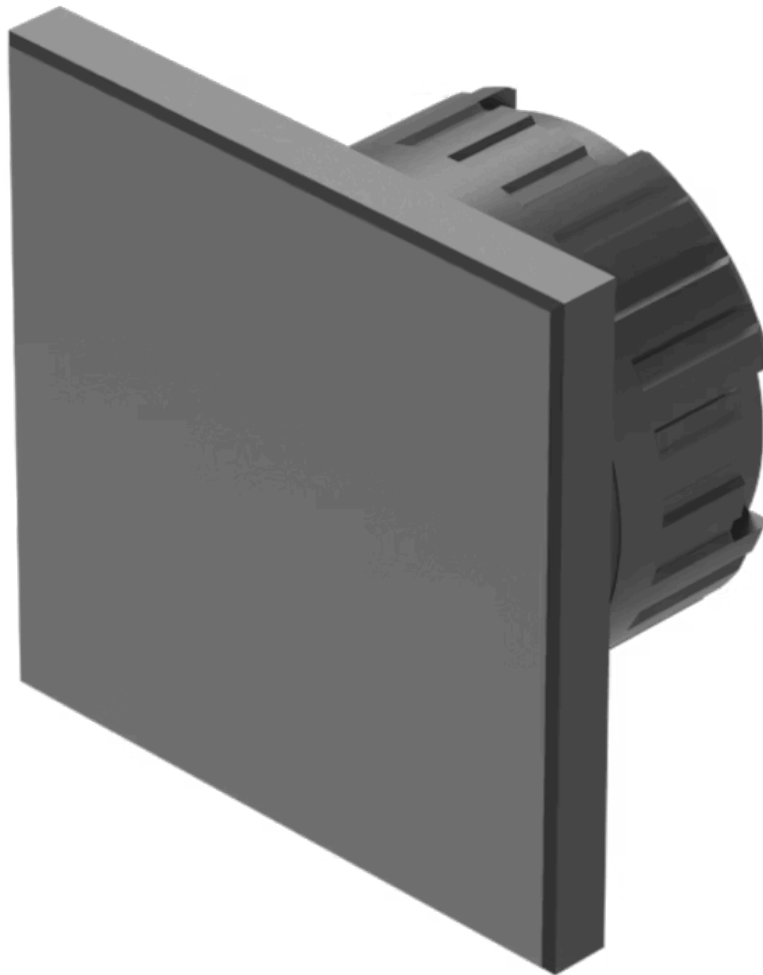

Blind plug

61-9450.0

Distribution by
DigiKey

DigiKey

<https://digikey.eao.com/component/61-9450.0/e...>

Your product:

61-9450.0 Blind plug

Loading ...

FRONT

Colour: Black

MOUNTING

Mounting cut-out: Ø 16.2 mm

MECHANICAL CHARACTERISTICS

Weight: 0.003 kg

OTHER

Short Description: Blind plug, 24 mm x 24 mm, Ø 16.2 mm, Plastic, Black

Titel Accessory: Blind plug

Dimension: 24 mm x 24 mm

Material: Plastic

Mounting cut-outs:

A = Solder/Plug-in terminal 2.8 mm x 0.5 mm
C = Screw terminal