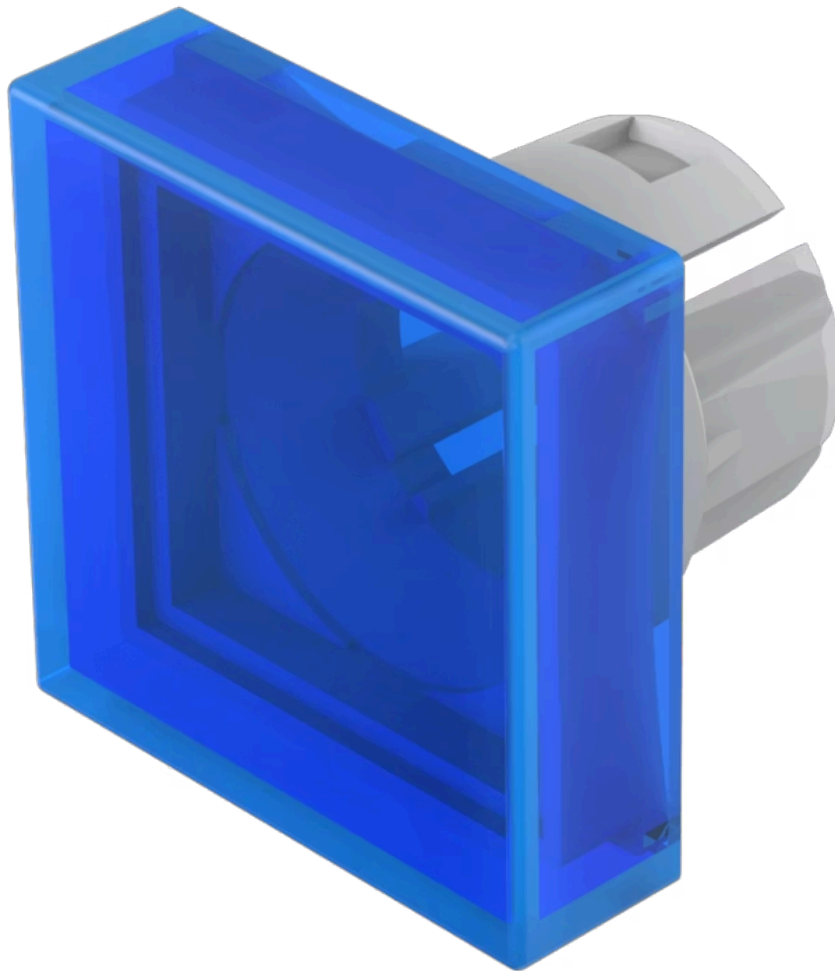

# Lens

61-  
9351.6

Distribution by  
DigiKey

**DigiKey**

<https://digikey.eao.com/component/61-9351.6/e...>

Your product:

---

## 61-9351.6 Lens

*Loading ...*

### OPERATING-/INDICATION PART

**Lens colour:** Blue

**Lens material:** Plastic, according to UL 94 HB

**Lens illumination:** Illuminated

**Lens shape:** Flush

**Lens optics:** transparent

### OTHER

**Short Description:** Lens, 20 mm x 20 mm, Illuminated, Blue, Flush, Plastic, according to UL 94 HB

**Dimension:** 20 mm x 20 mm