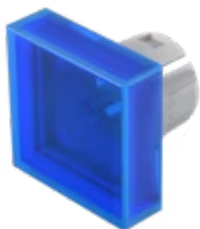

# Lens

61-  
9351.6

Distribution by  
DigiKey

**DigiKey**

<https://digikey.eao.com/component/61-9351.6/e...>

Your product:

---

## 61-9351.6 Lens

*Loading ...*

### OPERATING-/INDICATION PART

**Lens colour:** Blue

**Lens material:** Plastic, according to UL 94 HB

**Lens illumination:** Illuminated

**Lens shape:** Flush

**Lens optics:** transparent