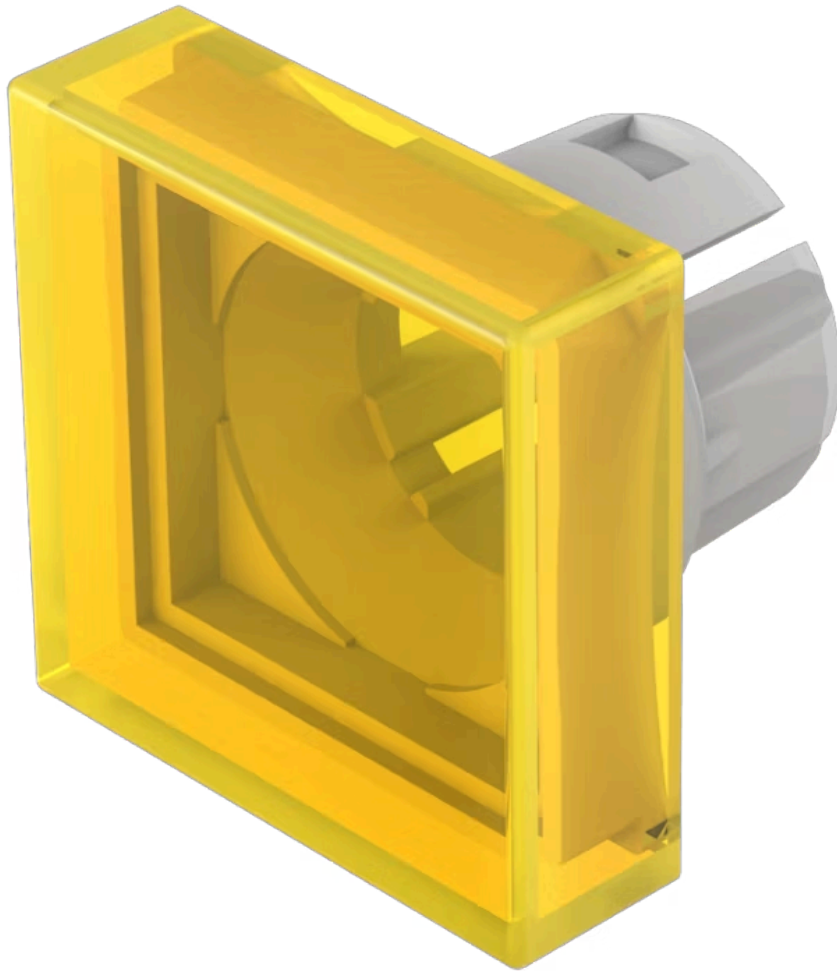

# Lens

61-  
9351.4

Distribution by  
DigiKey

**DigiKey**

<https://digikey.eao.com/component/61-9351.4/e...>

Your product:

---

## 61-9351.4 Lens

*Loading ...*

### OPERATING-/INDICATION PART

**Lens colour:** Yellow

**Lens material:** Plastic, according to UL 94 HB

**Lens illumination:** Illuminated

**Lens shape:** Flush

**Lens optics:** transparent

### OTHER

**Short Description:** Lens, 20 mm x 20 mm, Illuminated, Yellow, Flush, Plastic, according to UL 94 HB

**Dimension:** 20 mm x 20 mm