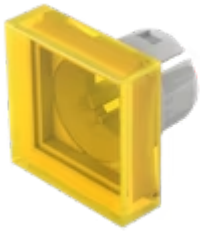

# Lens

61-  
9351.4

Distribution by  
DigiKey

**DigiKey**

<https://digikey.eao.com/component/61-9351.4/e...>

Your product:

---

## 61-9351.4 Lens

*Loading ...*

### OPERATING-/INDICATION PART

**Lens colour:** Yellow

**Lens material:** Plastic, according to UL 94 HB

**Lens illumination:** Illuminated

**Lens shape:** Flush

**Lens optics:** transparent

### OTHER

**Short Description:** Lens, 20 mm x 20 mm, Illuminated, Yellow, Flush, Plastic, according to UL 94 HB

**Dimension:** 20 mm x 20 mm