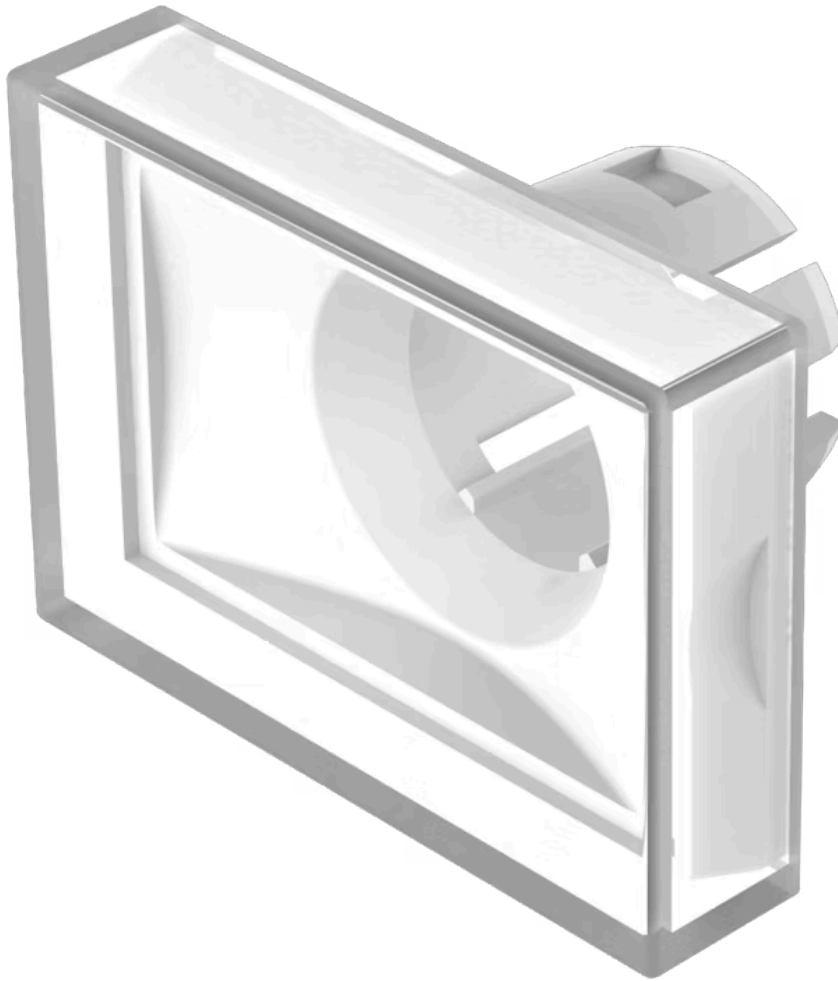

Lens

61-
9331.7

Distribution by
DigiKey

DigiKey

<https://digikey.eao.com/component/61-9331.7/e...>

Your product:

61-9331.7 Lens

Loading ...

FRONT

Front form: Rectangular

OPERATING-/INDICATION PART

Lens colour: Colourless

Lens material: Plastic, according to UL 94 HB

Lens illumination: Illuminated

Lens shape: Flush

Lens optics: transparent

MECHANICAL CHARACTERISTICS

Weight: 0.002 kg

CERTIFICATE

REACH: REACH compliant

RoHS: RoHS compliant

OTHER

Short Description: Lens, 21.5 mm x 15.3 mm, Illuminated, Colourless, Flush, Plastic, according to UL 94 HB

Dimension: 21.5 mm x 15.3 mm