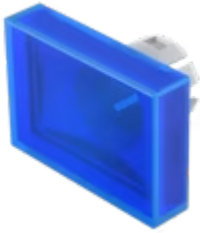

# Lens

61-  
9331.6

Distribution by  
DigiKey

**DigiKey**

<https://digikey.eao.com/component/61-9331.6/e...>

Your product:

---

### OPERATING-/INDICATION PART

**Lens colour:** Blue

**Lens material:** Plastic, according to UL 94 HB

**Lens illumination:** Illuminated

**Lens shape:** Flush

**Lens optics:** transparent