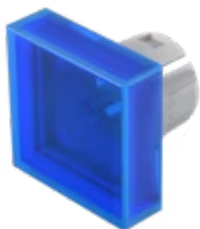

Lens

61-
9321.6

Distribution by
DigiKey

DigiKey

<https://digikey.eao.com/component/61-9321.6/e...>

Your product:

61-9321.6 Lens

Loading ...

FRONT

Front form: Square

OPERATING-/INDICATION PART

Lens colour: Blue

Lens material: Plastic, according to UL 94 HB

Lens illumination: Illuminated

Lens shape: Flush

Lens optics: transparent

MECHANICAL CHARACTERISTICS

Weight: 0.001 kg

CERTIFICATE

REACH: REACH compliant

RoHS: RoHS compliant

OTHER

Short Description: Lens, 15.3 mm x 15.3 mm, Illuminated, Blue, Flush, Plastic, according to UL 94 HB

Dimension: 15.3 mm x 15.3 mm