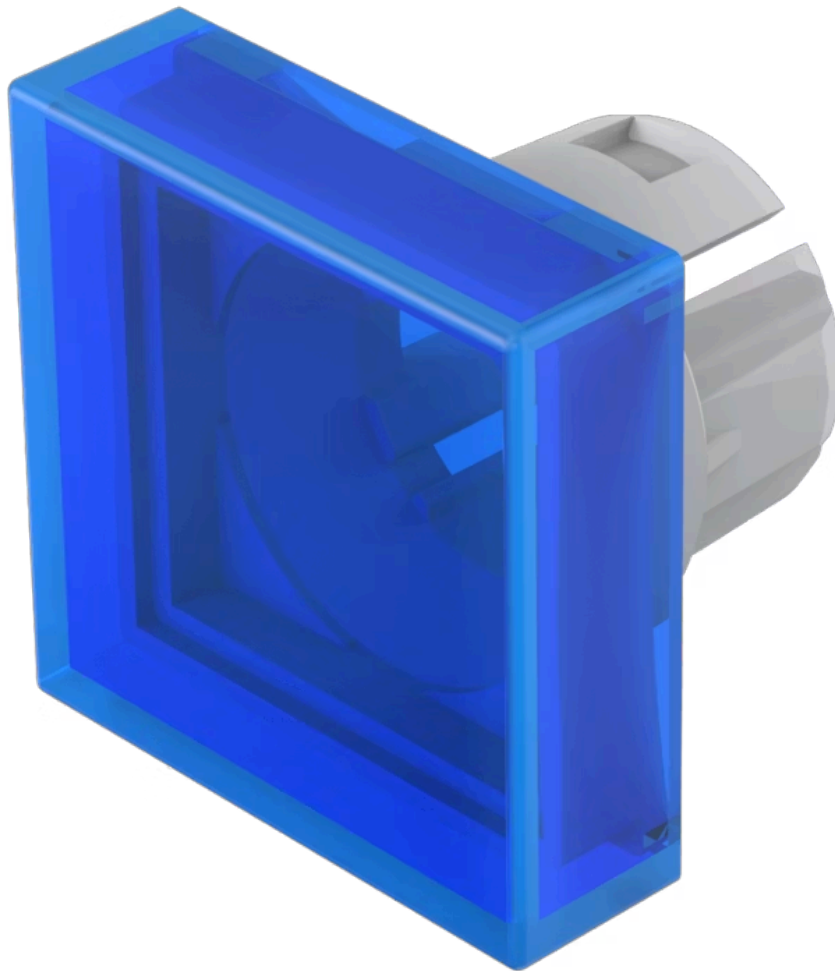

Lens

61-
9321.6

Distribution by
DigiKey

DigiKey

<https://digikey.eao.com/component/61-9321.6/e...>

Your product:

61-9321.6 Lens

Loading ...

FRONT

Front form: Square

OPERATING-/INDICATION PART

Lens colour: Blue

Lens material: Plastic, according to UL 94 HB

Lens illumination: Illuminated

Lens shape: Flush

Lens optics: transparent

MECHANICAL CHARACTERISTICS

Weight: 0.001 kg

CERTIFICATE

REACH: REACH compliant

RoHS: RoHS compliant

OTHER

Short Description: Lens, 15.3 mm x 15.3 mm, Illuminated, Blue, Flush, Plastic, according to UL 94 HB

Dimension: 15.3 mm x 15.3 mm