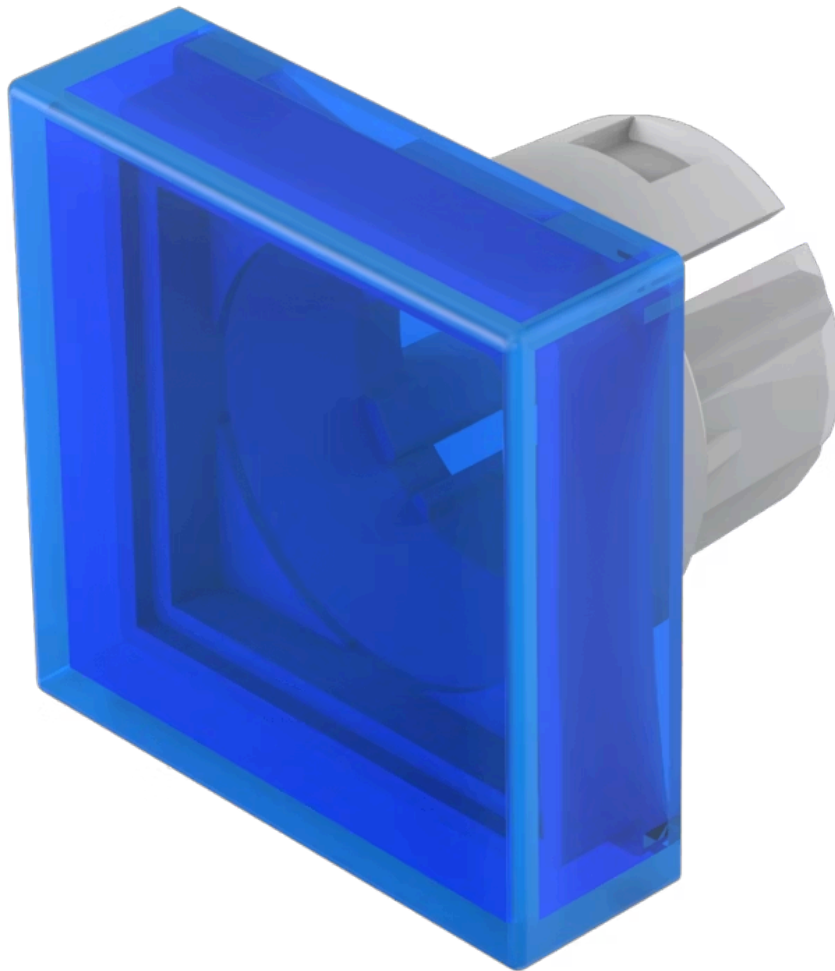

Lens

61-
9321.6

Distribution by
DigiKey

DigiKey

<https://digikey.eao.com/component/61-9321.6/e...>

Your product:

61-9321.6

Lens

Loading ...

FRONT

Front form: Square

OPERATING-/INDICATION PART

Lens colour: Blue

Lens material: Plastic, according to UL 94 HB

Lens illumination: Illuminated

Lens shape: Flush

Lens optics: transparent

MECHANICAL CHARACTERISTICS

Weight: 0.001 kg

CERTIFICATE

REACH: REACH compliant

RoHS: RoHS compliant

OTHER

Short Description: Lens, 15.3 mm x 15.3 mm, Illuminated, Blue, Flush, Plastic, according to UL 94 HB

Dimension: 15.3 mm x 15.3 mm