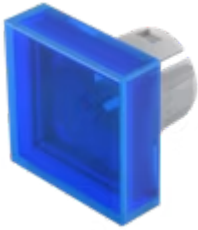

Lens

61-
9321.6

Distribution by
DigiKey

DigiKey

<https://digikey.eao.com/component/61-9321.6/e...>

Your product:

61-9321.6

Lens

Loading ...

FRONT

Front form: Square

OPERATING-/INDICATION PART

Lens colour: Blue

Lens material: Plastic, according to UL 94 HB

Lens illumination: Illuminated

Lens shape: Flush

Lens optics: transparent

MECHANICAL CHARACTERISTICS

Weight: 0.001 kg

CERTIFICATE

REACH: REACH compliant

RoHS: RoHS compliant

OTHER

Short Description: Lens, 15.3 mm x 15.3 mm, Illuminated, Blue, Flush, Plastic, according to UL 94 HB

Dimension: 15.3 mm x 15.3 mm