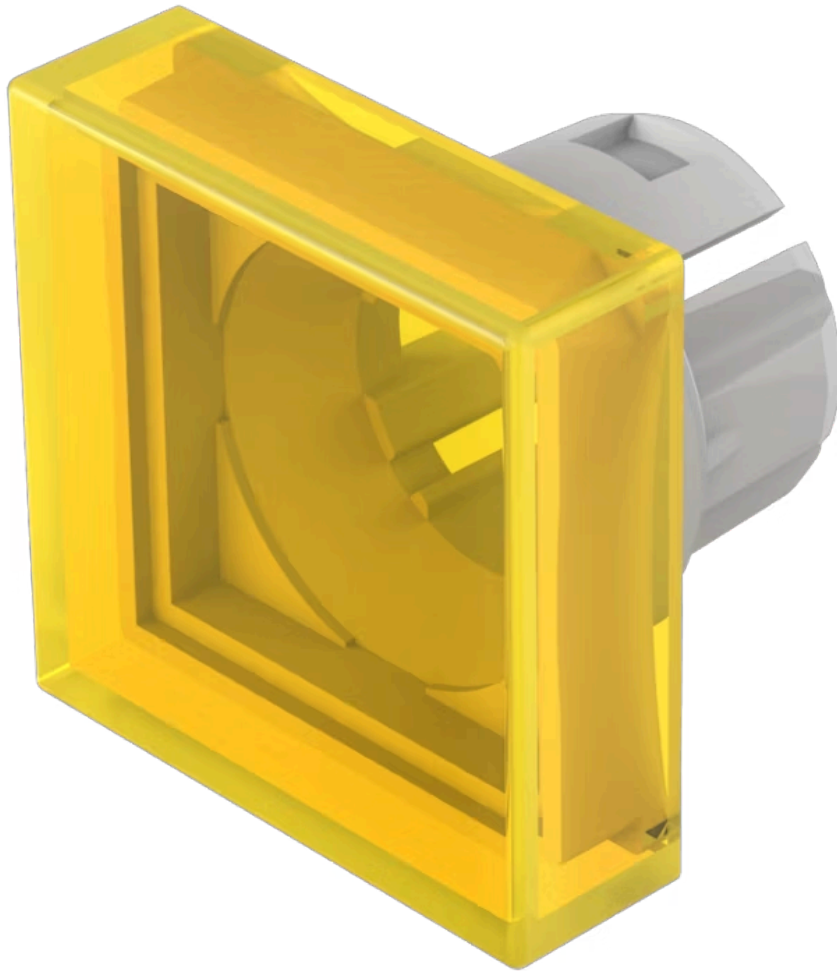

Lens

61-
9321.4

Distribution by
DigiKey

DigiKey

<https://digikey.eao.com/component/61-9321.4/e...>

Your product:

61-9321.4 Lens

Loading ...

FRONT

Front form: Square

OPERATING-/INDICATION PART

Lens colour: Yellow

Lens material: Plastic, according to UL 94 HB

Lens illumination: Illuminated

Lens shape: Flush

Lens optics: transparent

MECHANICAL CHARACTERISTICS

Weight: 0.001 kg

CERTIFICATE

REACH: REACH compliant

RoHS: RoHS compliant

OTHER

Short Description: Lens, 15.3 mm x 15.3 mm, Illuminated, Yellow, Flush, Plastic, according to UL 94 HB

Dimension: 15.3 mm x 15.3 mm