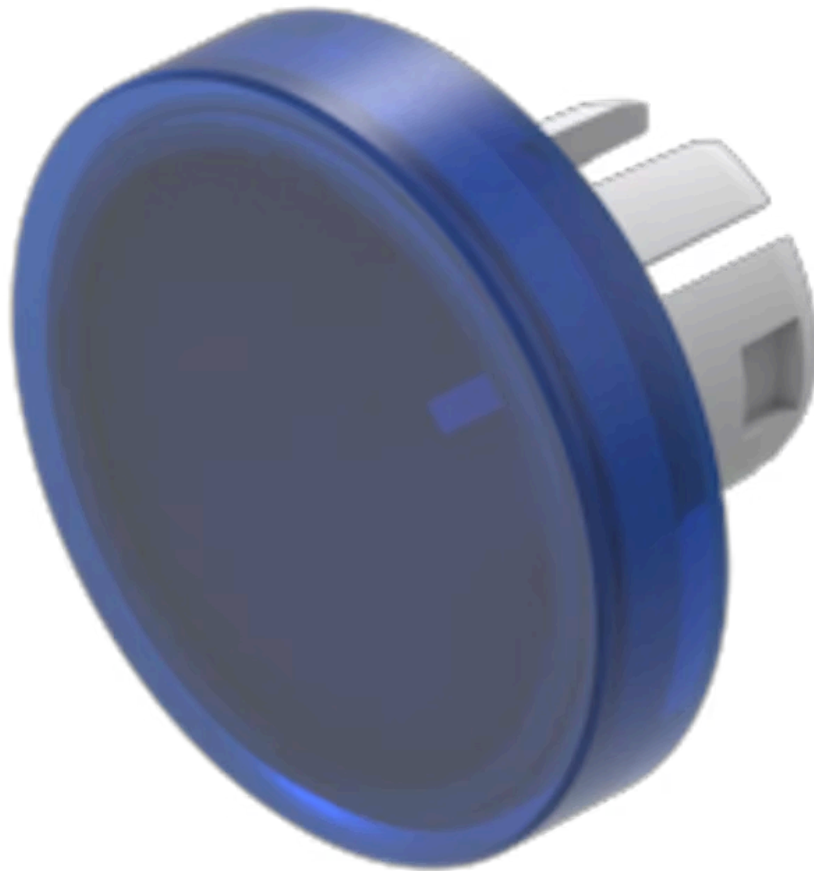

Lens

61-
9311.6

Distribution by
DigiKey

DigiKey

<https://digikey.eao.com/component/61-9311.6/e...>

Your product:

61-9311.6 Lens

Loading ...

FRONT

Front form: Round

OPERATING-/INDICATION PART

Lens colour: Blue

Lens material: Plastic, according to UL 94 HB

Lens illumination: Illuminated

Lens shape: Flush

Lens optics: transparent

Shape of illumination: Front

MECHANICAL CHARACTERISTICS

Weight: 0.001 kg

CERTIFICATE

REACH: REACH compliant

RoHS: RoHS compliant

OTHER

Short Description: Lens, Ø 15.8 mm, Illuminated, Blue, Flush, Plastic, according to UL 94 HB

Dimension: Ø 15.8 mm